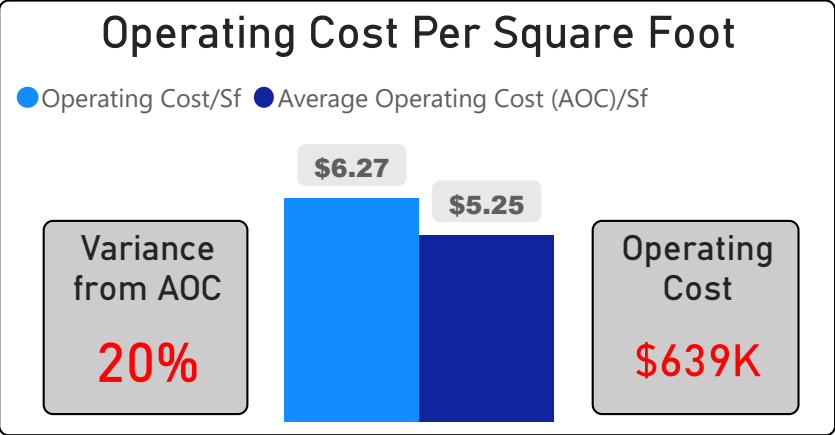

York Humber High School

York Humber High School

9-12 Secondary Ward 6 Chris Tonks

441
School Capacity

136
Enrollment

31%
2020 Utilization Rate

97
2025 Proj Enrollment

22%
2025 Utilization Rate