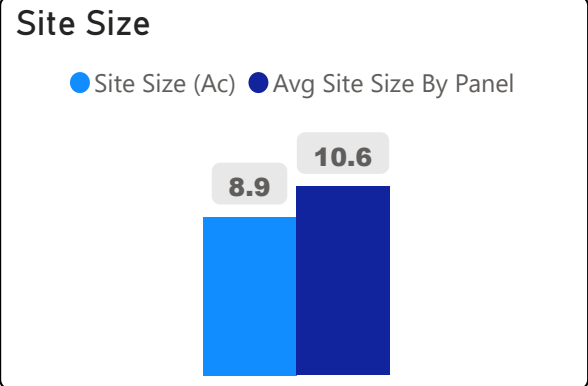

York Humber High School

York Humber High School

9-12 Secondary Ward 6 Chris Tonks

441
School Capacity

136
Enrollment

31%
2020 Utilization Rate

97
2025 Proj Enrollment

22%
2025 Utilization Rate