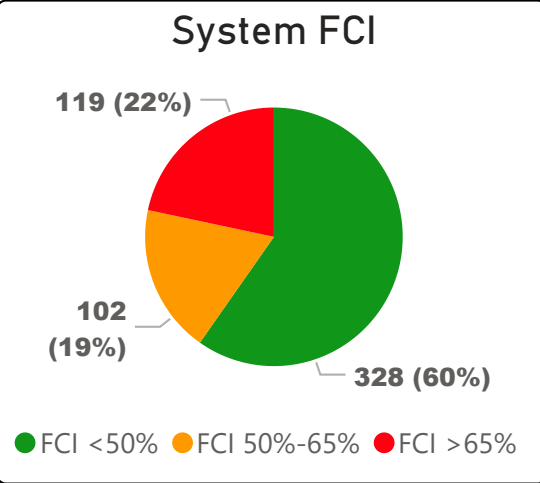

York Humber High School

York Humber High School

9-12 Secondary Ward 6 Chris Tonks

441
School Capacity

136
Enrollment

31%
2020 Utilization Rate

97
2025 Proj Enrollment

22%
2025 Utilization Rate