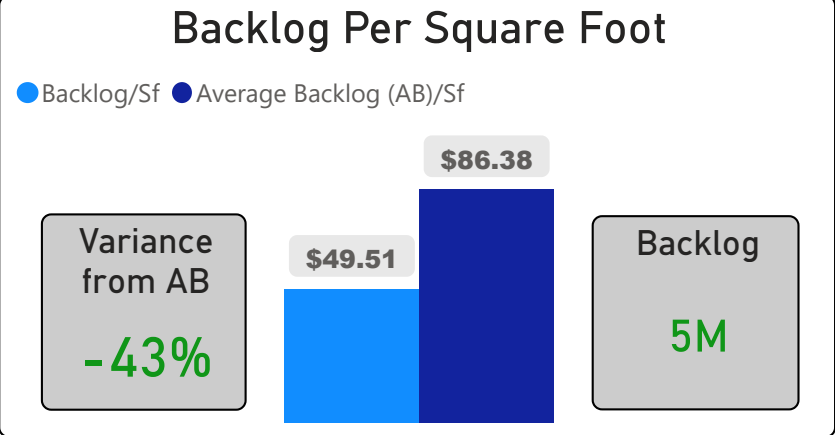

York Humber High School

York Humber High School

9-12 Secondary Ward 6 Chris Tonks

441
School Capacity

136
Enrollment

31%
2020 Utilization Rate

97
2025 Proj Enrollment

22%
2025 Utilization Rate