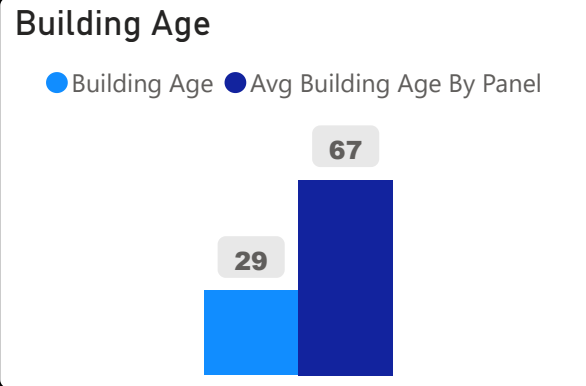

York Humber High School

York Humber High School

9-12 Secondary Ward 6 Chris Tonks

441
School Capacity

136
Enrollment

31%
2020 Utilization Rate

97
2025 Proj Enrollment

22%
2025 Utilization Rate