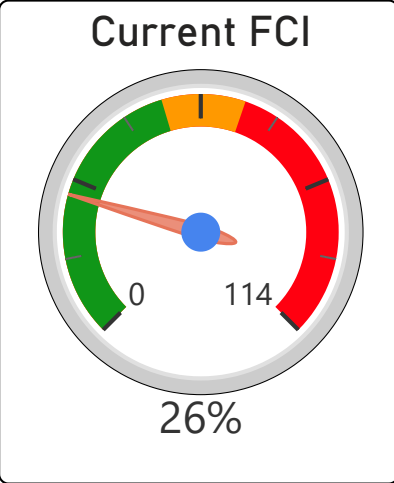

York Humber High School

York Humber High School

9-12 Secondary Ward 6 Chris Tonks

441
School Capacity

136
Enrollment

31%
2020 Utilization Rate

97
2025 Proj Enrollment

22%
2025 Utilization Rate

[Go To Google Map](#)

Bing