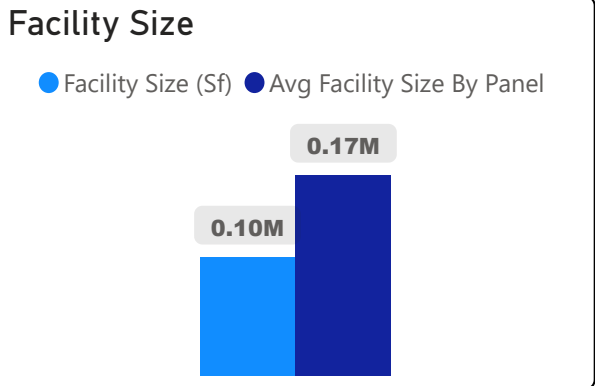

York Humber High School

York Humber High School

9-12 Secondary Ward 6 Chris Tonks

441
School Capacity

136
Enrollment

31%
2020 Utilization Rate

97
2025 Proj Enrollment

22%
2025 Utilization Rate