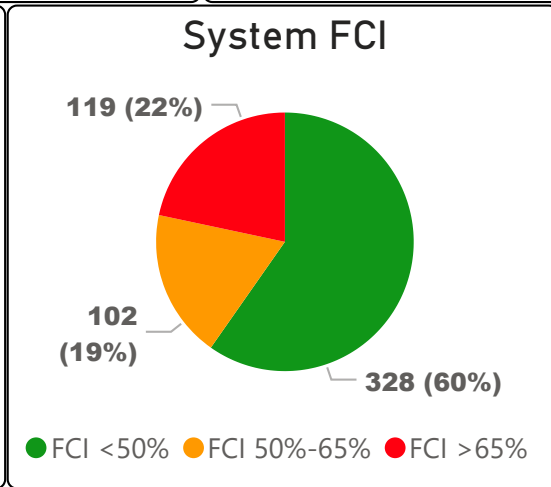

York Memorial Collegiate Institute (15 Trehorne Dr)

York Memorial Collegiate Institute (1...)

9-12 Secondary Ward 6 Chris Tonks

828
School Capacity

749
Enrollment

90%
2020 Utilization Rate

760
2025 Proj Enrollment

92%
2025 Utilization Rate

[Go To Google Map](#)

Bing