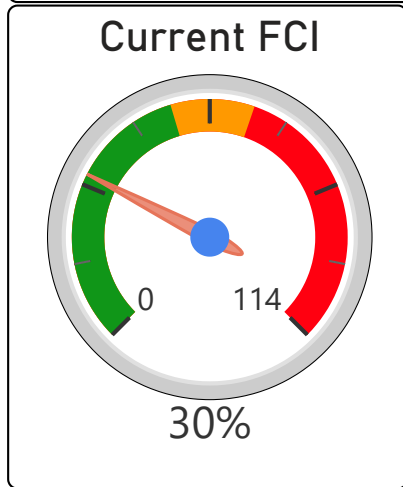

York Memorial Collegiate Institute (15 Trehorne Dr)

York Memorial Collegiate Institute (1...)

9-12 Secondary Ward 6 Chris Tonks

828
School Capacity

749
Enrollment

90%
2020 Utilization Rate

760
2025 Proj Enrollment

92%
2025 Utilization Rate

[Go To Google Map](#)

Bing