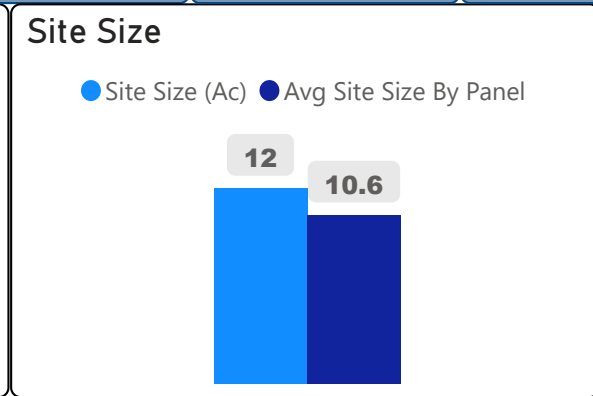

York Memorial Collegiate Institute (15 Trehorne Dr)

York Memorial Collegiate Institute (1...)

9-12 Secondary Ward 6 Chris Tonks

828
School Capacity

749
Enrollment

90%
2020 Utilization Rate

760
2025 Proj Enrollment

92%
2025 Utilization Rate

[Go To Google Map](#)

Bing