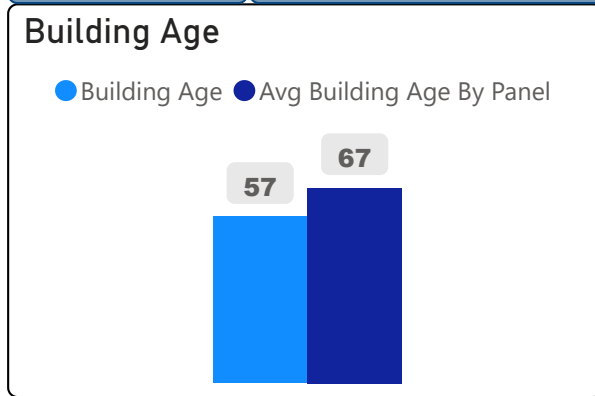

York Memorial Collegiate Institute (15 Trehorne Dr)

York Memorial Collegiate Institute (1...)

9-12 Secondary Ward 6 Chris Tonks

828
School Capacity

749
Enrollment

90%
2020 Utilization Rate

760
2025 Proj Enrollment

92%
2025 Utilization Rate

[Go To Google Map](#)

Bing