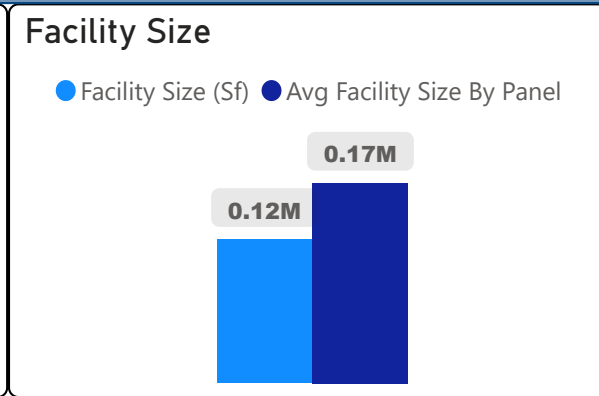

York Memorial Collegiate Institute (15 Trehorne Dr)

York Memorial Collegiate Institute (1...)

9-12 Secondary Ward 6 Chris Tonks

828
School Capacity

749
Enrollment

90%
2020 Utilization Rate

760
2025 Proj Enrollment

92%
2025 Utilization Rate

[Go To Google Map](#)

Bing