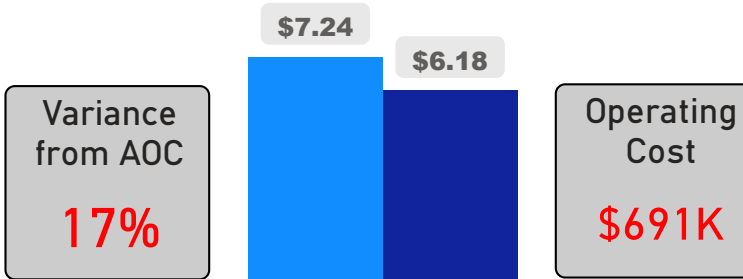

Site Size

● Site Size (Ac) ● Avg Site Size By Panel

Facility Size

● Facility Size (Sf) ● Avg Facility Size By Panel

Current FCI

System FCI

Operating Cost Per Square Foot

● Operating Cost/Sf ● Average Operating Cost (AOC)/Sf