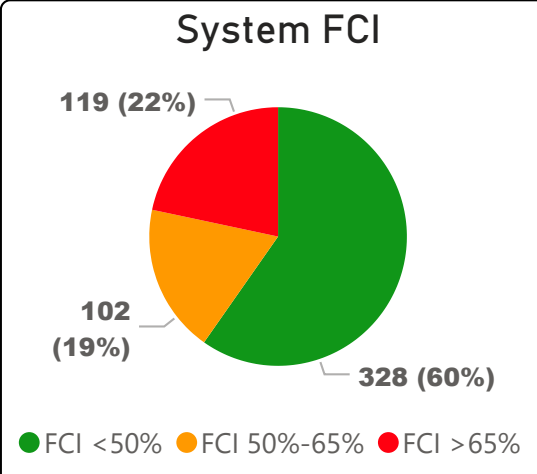

Keele Street Public School

Keele Street Public School

JK-8 Elementary Ward 7 Robin Pilkey

648
School Capacity

623
Enrollment

96%
2020 Utilization Rate

939
2025 Proj Enrollment

145%
2025 Utilization Rate