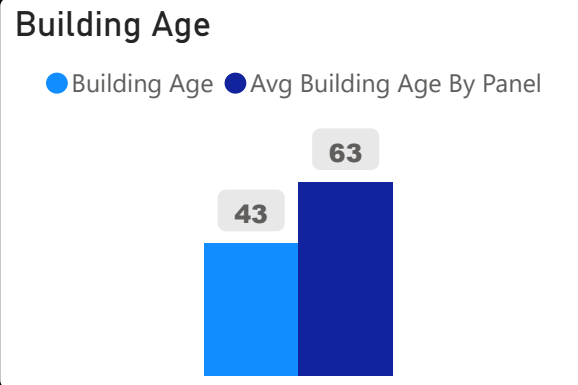

Keele Street Public School

Keele Street Public School

JK-8 Elementary Ward 7 Robin Pilkey

648
School Capacity

623
Enrollment

96%
2020 Utilization Rate

939
2025 Proj Enrollment

145%
2025 Utilization Rate