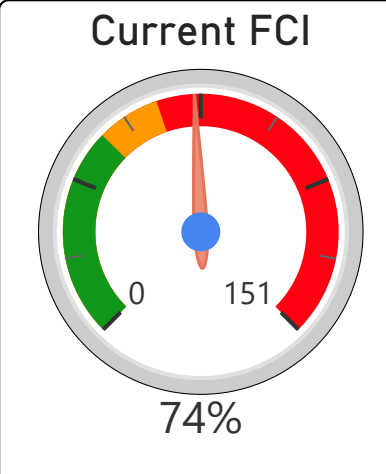

Keele Street Public School

Keele Street Public School

JK-8 Elementary Ward 7 Robin Pilkey

648
School Capacity

623
Enrollment

96%
2020 Utilization Rate

939
2025 Proj Enrollment

145%
2025 Utilization Rate

[Go To Google Map](#)

Bing