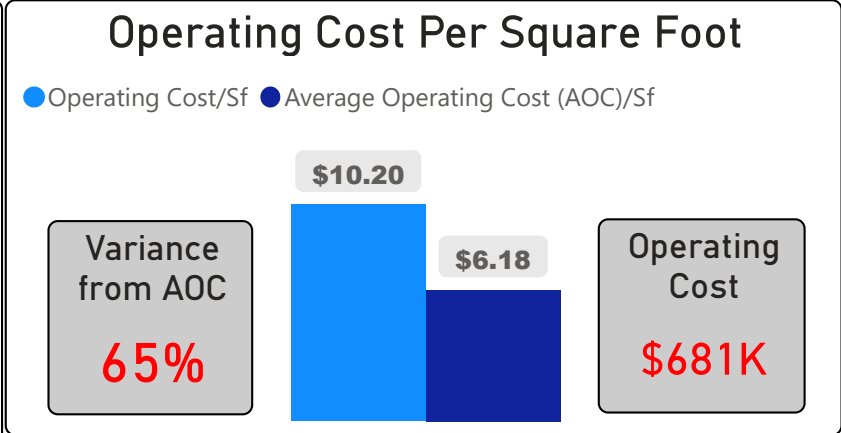

Keele Street Public School

Keele Street Public School

JK-8 Elementary Ward 7 Robin Pilkey

648
School Capacity

623
Enrollment

96%
2020 Utilization Rate

939
2025 Proj Enrollment

145%
2025 Utilization Rate