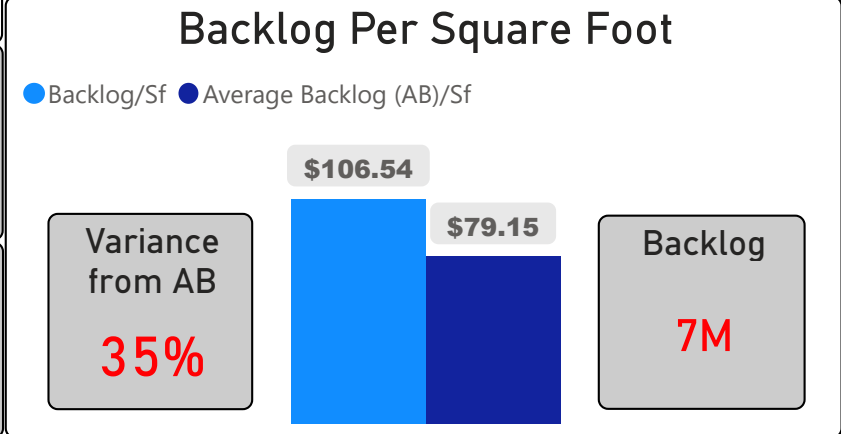

Keele Street Public School

Keele Street Public School

JK-8 Elementary Ward 7 Robin Pilkey

648
School Capacity

623
Enrollment

96%
2020 Utilization Rate

939
2025 Proj Enrollment

145%
2025 Utilization Rate