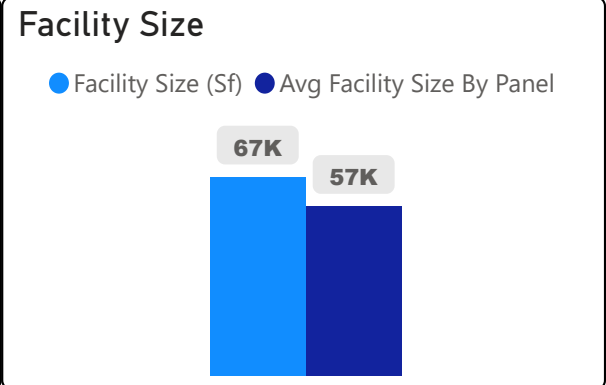

Keele Street Public School

Keele Street Public School

JK-8 Elementary Ward 7 Robin Pilkey

648
School Capacity

623
Enrollment

96%
2020 Utilization Rate

939
2025 Proj Enrollment

145%
2025 Utilization Rate