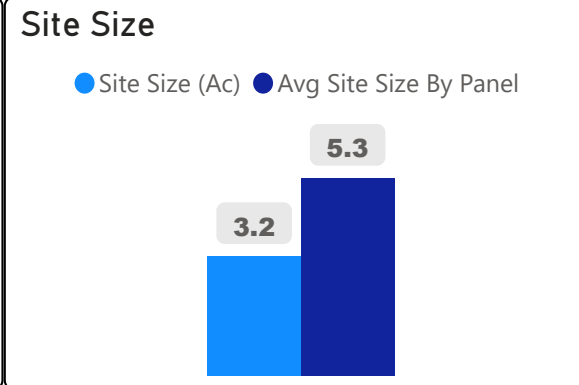

Keele Street Public School

Keele Street Public School

JK-8 Elementary Ward 7 Robin Pilkey

648
School Capacity

623
Enrollment

96%
2020 Utilization Rate

939
2025 Proj Enrollment

145%
2025 Utilization Rate