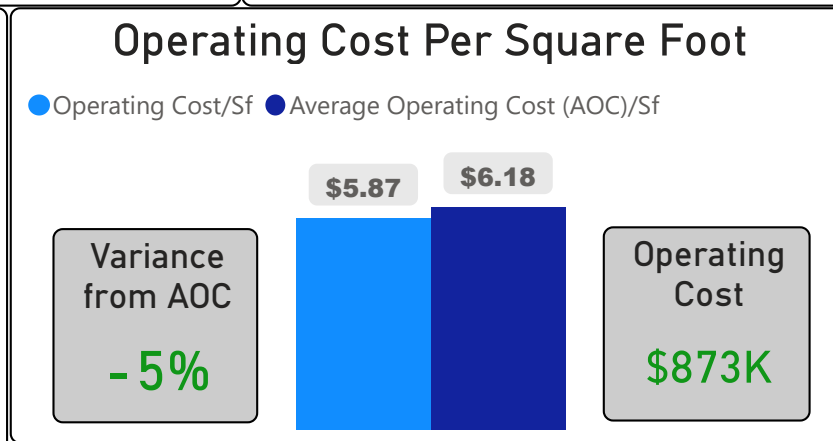

Parkdale Junior and Senior Public School

Parkdale Junior and Senior Public Sc... ▾

JK-8 Elementary Ward 7 Robin Pilkey

777
School Capacity

488
Enrollment

63%
2020 Utilization Rate

618
2025 Proj Enrollment

80%
2025 Utilization Rate