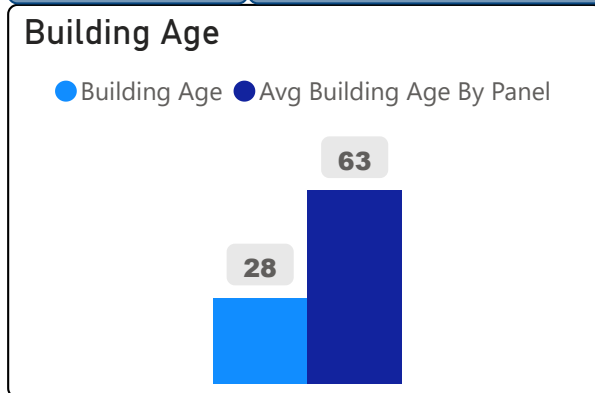

Parkdale Junior and Senior Public School

Parkdale Junior and Senior Public Sc... ▾

JK-8 Elementary Ward 7 Robin Pilkey

777
School Capacity

488
Enrollment

63%
2020 Utilization Rate

618
2025 Proj Enrollment

80%
2025 Utilization Rate