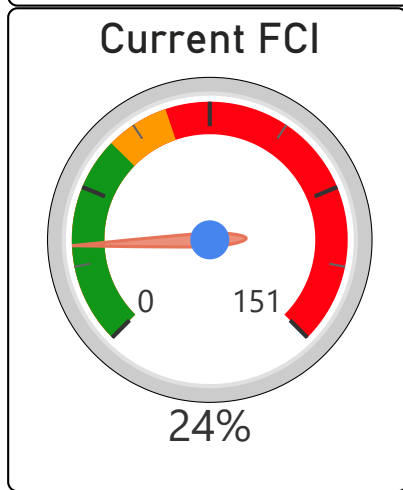

Parkdale Junior and Senior Public School

Parkdale Junior and Senior Public Sc... ▾

JK-8 Elementary Ward 7 Robin Pilkey

777
School Capacity

488
Enrollment

63%
2020 Utilization Rate

618
2025 Proj Enrollment

80%
2025 Utilization Rate