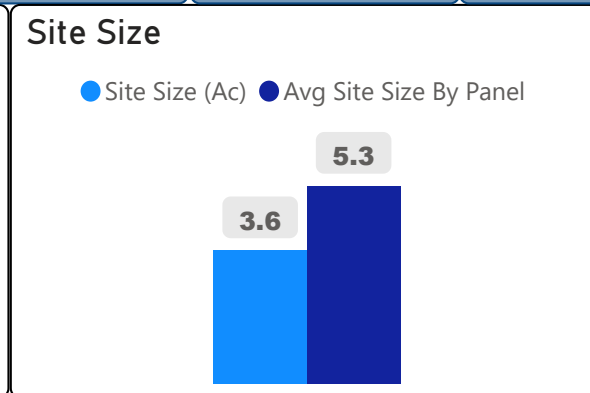

Parkdale Junior and Senior Public School

Parkdale Junior and Senior Public Sc... ▾

JK-8 Elementary Ward 7 Robin Pilkey

777
School Capacity

488
Enrollment

63%
2020 Utilization Rate

618
2025 Proj Enrollment

80%
2025 Utilization Rate