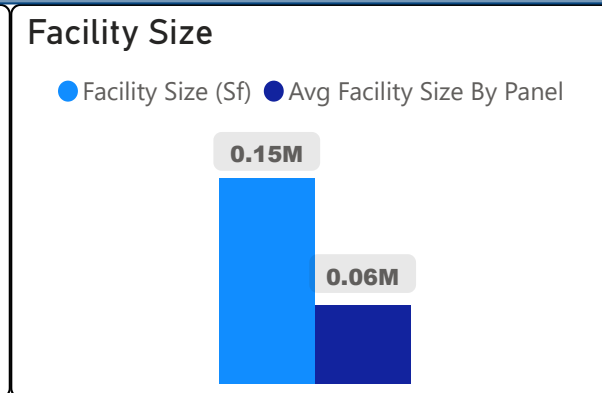

Parkdale Junior and Senior Public School

Parkdale Junior and Senior Public Sc... ▾

JK-8 Elementary Ward 7 Robin Pilkey

777
School Capacity

488
Enrollment

63%
2020 Utilization Rate

618
2025 Proj Enrollment

80%
2025 Utilization Rate