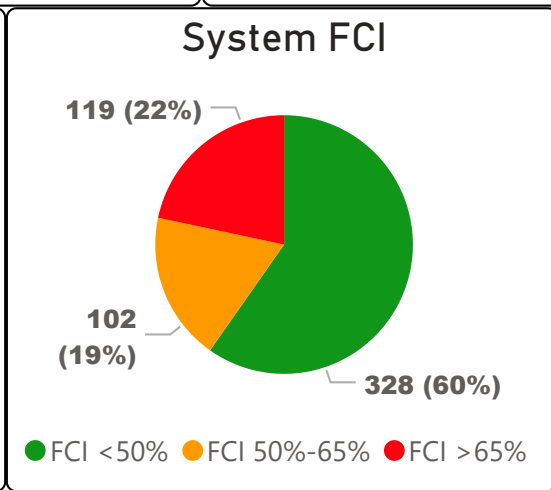

Parkdale Junior and Senior Public School

Parkdale Junior and Senior Public Sc... ▾

JK-8 Elementary Ward 7 Robin Pilkey

777
School Capacity

488
Enrollment

63%
2020 Utilization Rate

618
2025 Proj Enrollment

80%
2025 Utilization Rate