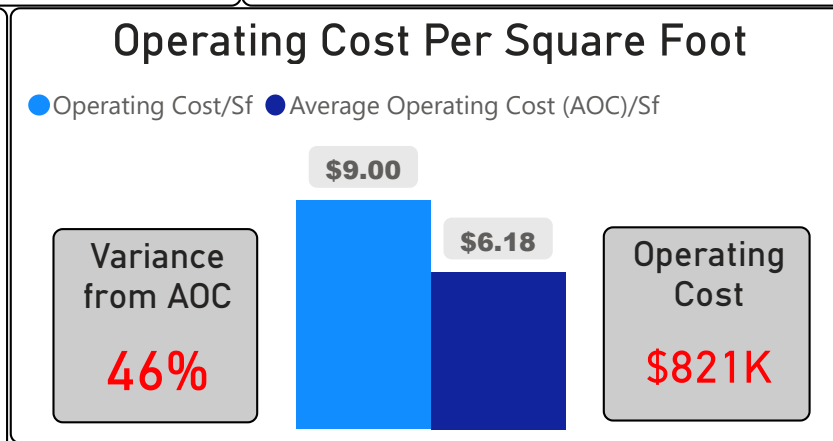

Swansea Junior and Senior Public School

Swansea Junior and Senior Public Sc... ▾

JK-8 Elementary Ward 7 Robin Pilkey

994
School Capacity

978
Enrollment

98%
2020 Utilization Rate

993
2025 Proj Enrollment

100%
2025 Utilization Rate