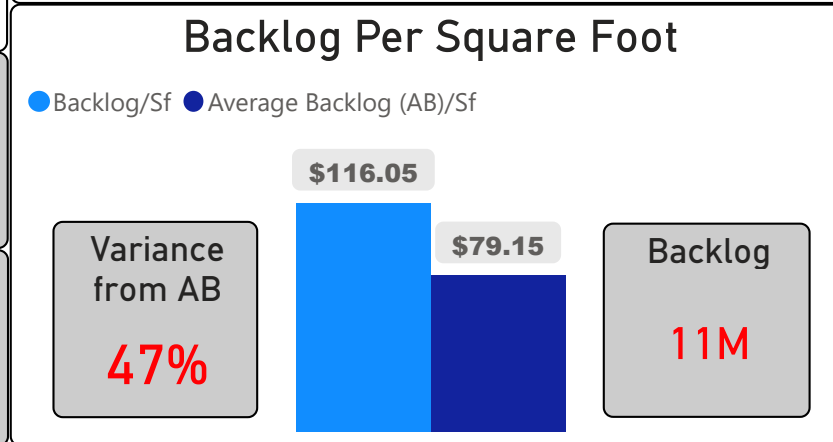

Swansea Junior and Senior Public School

Swansea Junior and Senior Public Sc... ▾

JK-8 Elementary Ward 7 Robin Pilkey

994
School Capacity

978
Enrollment

98%
2020 Utilization Rate

993
2025 Proj Enrollment

100%
2025 Utilization Rate