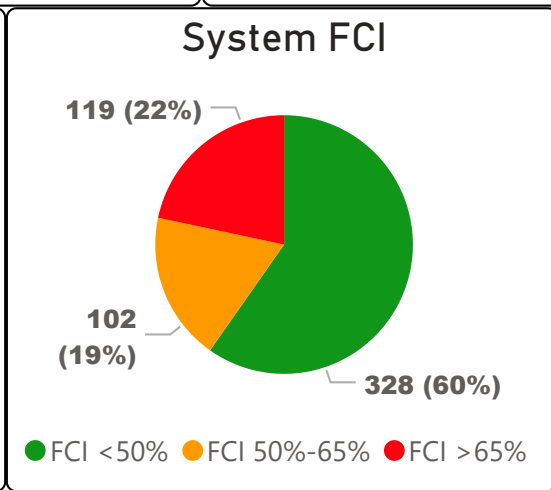

Swansea Junior and Senior Public School

Swansea Junior and Senior Public Sc... ▾

JK-8 Elementary Ward 7 Robin Pilkey

994
School Capacity

978
Enrollment

98%
2020 Utilization Rate

993
2025 Proj Enrollment

100%
2025 Utilization Rate