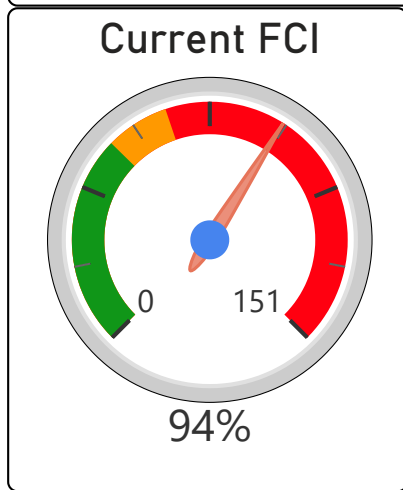

Swansea Junior and Senior Public School

Swansea Junior and Senior Public Sc... ▾

JK-8 Elementary Ward 7 Robin Pilkey

994
School Capacity

978
Enrollment

98%
2020 Utilization Rate

993
2025 Proj Enrollment

100%
2025 Utilization Rate

[Go To Google Map](#)