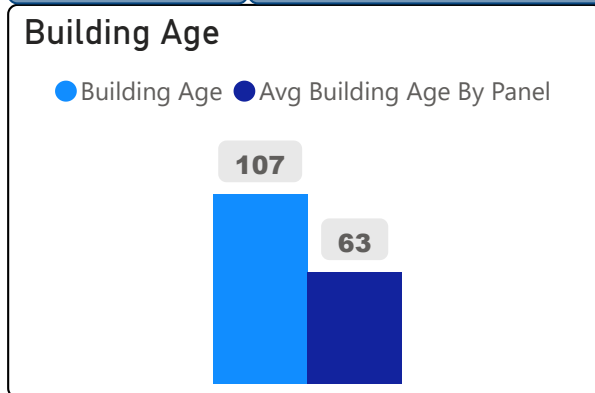

Swansea Junior and Senior Public School

Swansea Junior and Senior Public Sc... ▾

JK-8 Elementary Ward 7 Robin Pilkey

994
School Capacity

978
Enrollment

98%
2020 Utilization Rate

993
2025 Proj Enrollment

100%
2025 Utilization Rate