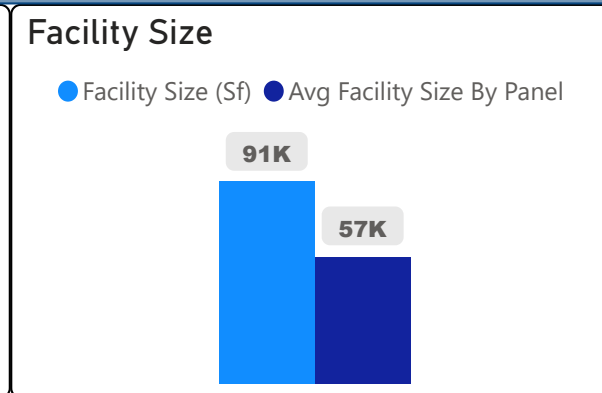

Swansea Junior and Senior Public School

Swansea Junior and Senior Public Sc... ▾

JK-8 Elementary Ward 7 Robin Pilkey

994
School Capacity

978
Enrollment

98%
2020 Utilization Rate

993
2025 Proj Enrollment

100%
2025 Utilization Rate