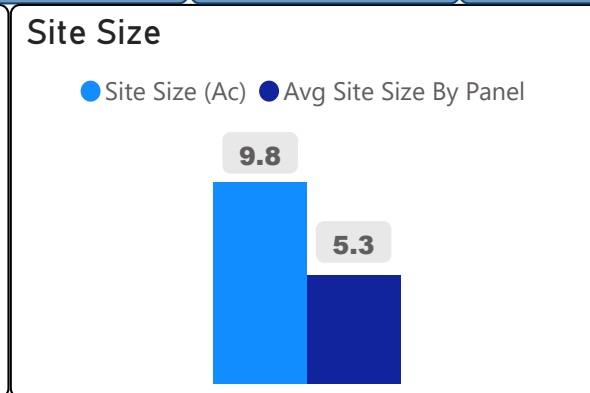

Swansea Junior and Senior Public School

Swansea Junior and Senior Public Sc... ▾

JK-8 Elementary Ward 7 Robin Pilkey

994
School Capacity

978
Enrollment

98%
2020 Utilization Rate

993
2025 Proj Enrollment

100%
2025 Utilization Rate