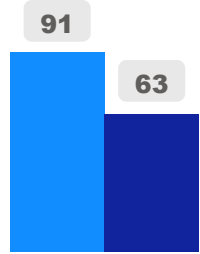

Warren Park Junior Public School

Warren Park Junior Public School

JK-6

Elementary

Ward 7

Robin Pilkey

Building Age

● Building Age ● Avg Building Age By Panel