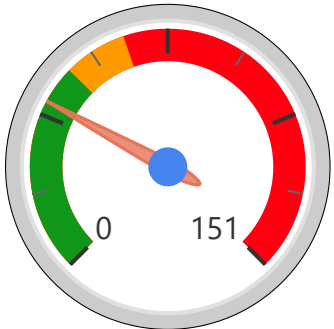

Warren Park Junior Public School

Warren Park Junior Public School

JK-6

Elementary

Ward 7

Robin Pilkey

Building Age

● Building Age ● Avg Building Age By Panel

Site Size

● Site Size (Ac) ● Avg Site Size By Panel

Facility Size

● Facility Size (Sf) ● Avg Facility Size By Panel

Current FCI

System FCI

Operating Cost Per Square Foot

● Operating Cost/Sf ● Average Operating Cost (AOC)/Sf

87%

2020 Utilization Rate

82%

2025 Utilization Rate

[Go To Google Map](#)

Bing