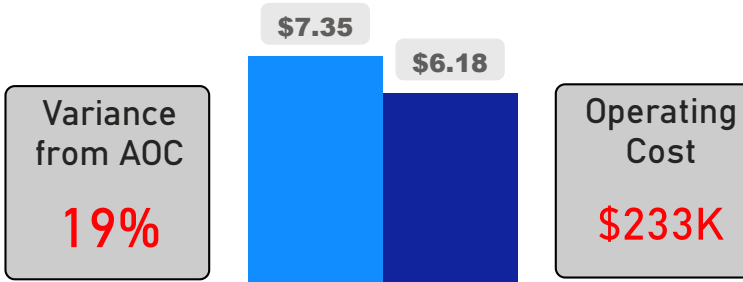

Site Size

● Site Size (Ac) ● Avg Site Size By Panel

Facility Size

● Facility Size (Sf) ● Avg Facility Size By Panel

Current FCI

System FCI

Operating Cost Per Square Foot

● Operating Cost/Sf ● Average Operating Cost (AOC)/Sf