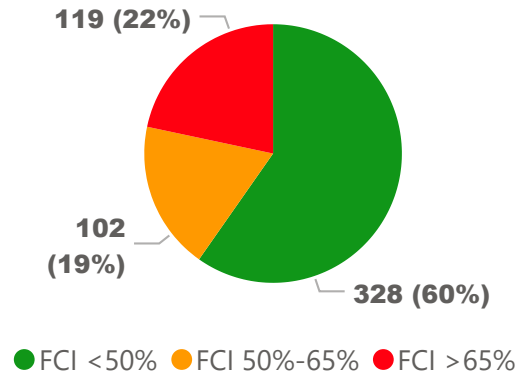

Site Size

● Site Size (Ac) ● Avg Site Size By Panel

Facility Size

● Facility Size (Sf) ● Avg Facility Size By Panel

Current FCI

System FCI

Operating Cost Per Square Foot

● Operating Cost/Sf ● Average Operating Cost (AOC)/Sf

87%

2020 Utilization Rate

82%

2025 Utilization Rate

[Go To Google Map](#)

Bing