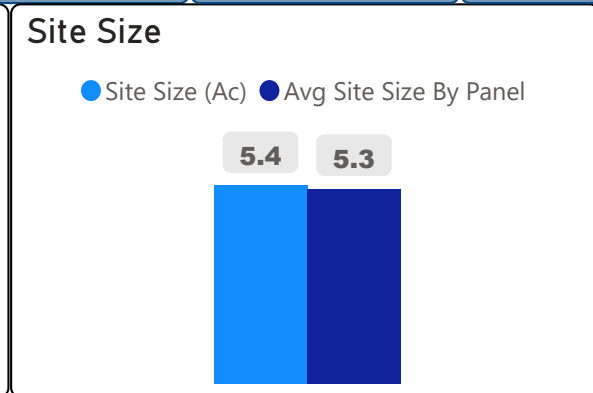

Baycrest Public School

Baycrest Public School

JK-8 Elementary Ward 8 Shelley Laskin

176
School Capacity

221
Enrollment

126%
2020 Utilization Rate

409
2025 Proj Enrollment

232%
2025 Utilization Rate