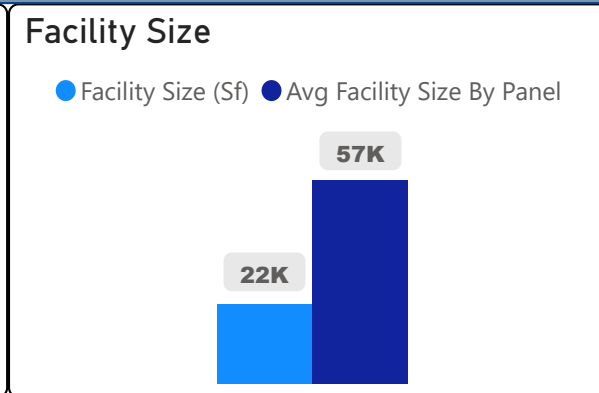

Baycrest Public School

Baycrest Public School

JK-8 Elementary Ward 8 Shelley Laskin

176
School Capacity

221
Enrollment

126%
2020 Utilization Rate

409
2025 Proj Enrollment

232%
2025 Utilization Rate