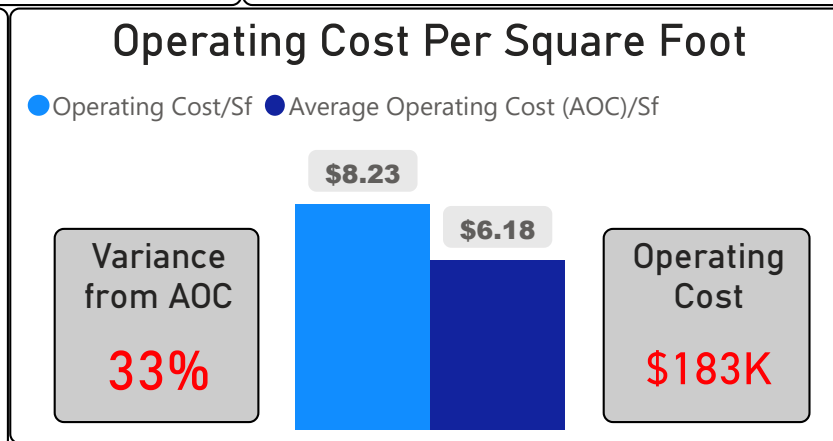

Baycrest Public School

Baycrest Public School

JK-8 Elementary Ward 8 Shelley Laskin

176
School Capacity

221
Enrollment

126%
2020 Utilization Rate

409
2025 Proj Enrollment

232%
2025 Utilization Rate