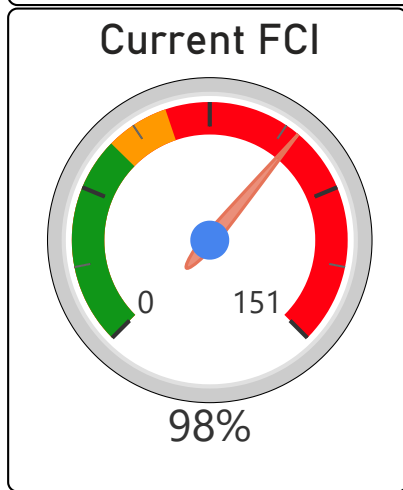

Baycrest Public School

Baycrest Public School

JK-8 Elementary Ward 8 Shelley Laskin

176
School Capacity

221
Enrollment

126%
2020 Utilization Rate

409
2025 Proj Enrollment

232%
2025 Utilization Rate

[Go To Google Map](#)