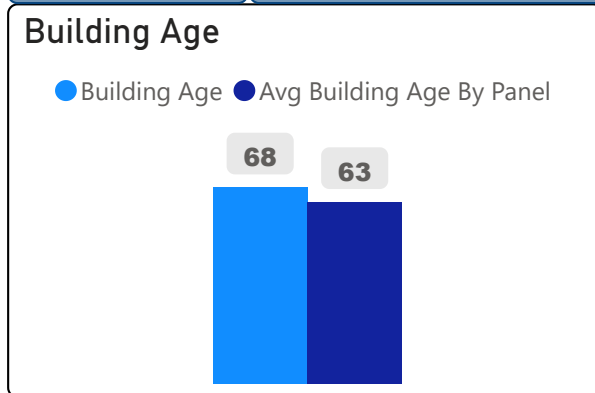

Baycrest Public School

Baycrest Public School

JK-8 Elementary Ward 8 Shelley Laskin

176
School Capacity

221
Enrollment

126%
2020 Utilization Rate

409
2025 Proj Enrollment

232%
2025 Utilization Rate