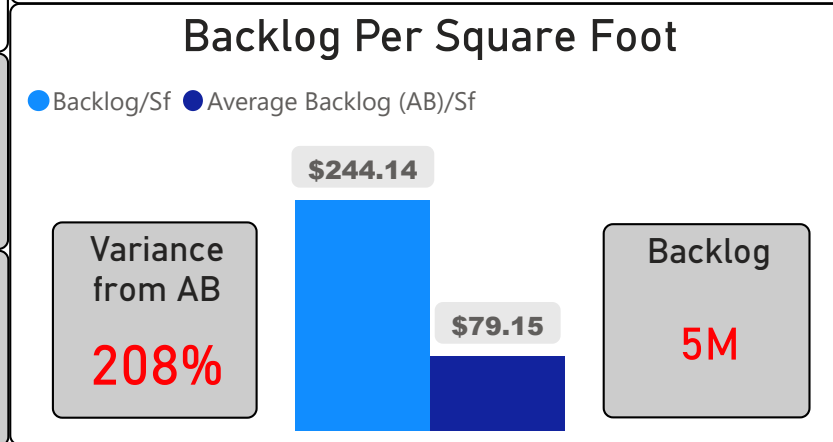

Baycrest Public School

Baycrest Public School

JK-8 Elementary Ward 8 Shelley Laskin

176
School Capacity

221
Enrollment

126%
2020 Utilization Rate

409
2025 Proj Enrollment

232%
2025 Utilization Rate