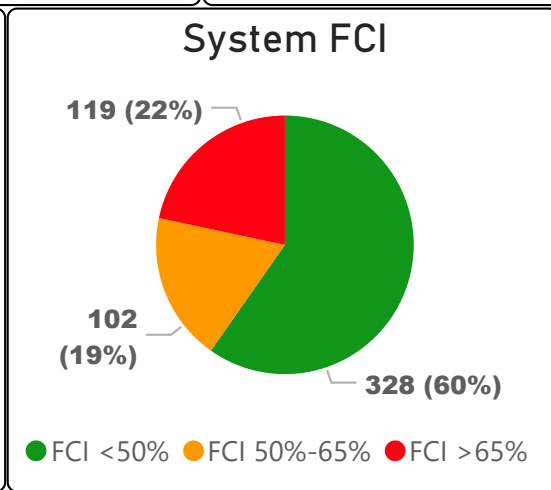

Baycrest Public School

Baycrest Public School

JK-8 Elementary Ward 8 Shelley Laskin

176
School Capacity

221
Enrollment

126%
2020 Utilization Rate

409
2025 Proj Enrollment

232%
2025 Utilization Rate