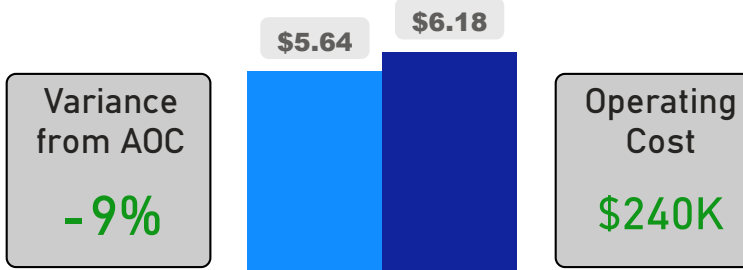

Site Size

● Site Size (Ac) ● Avg Site Size By Panel

Facility Size

● Facility Size (Sf) ● Avg Facility Size By Panel

Current FCI

System FCI

Operating Cost Per Square Foot

● Operating Cost/Sf ● Average Operating Cost (AOC)/Sf

Backlog Per Square Foot

● Backlog/Sf ● Average Backlog (AB)/Sf

383

School Capacity

344

Enrollment

90%

2020 Utilization Rate