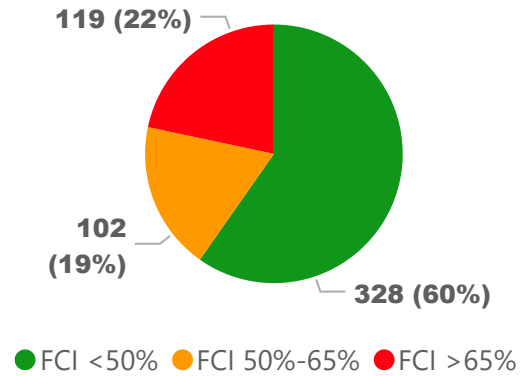

Site Size

● Site Size (Ac) ● Avg Site Size By Panel

Facility Size

● Facility Size (Sf) ● Avg Facility Size By Panel

Current FCI

System FCI

Operating Cost Per Square Foot

● Operating Cost/Sf ● Average Operating Cost (AOC)/Sf

Backlog Per Square Foot

● Backlog/Sf ● Average Backlog (AB)/Sf

383

School Capacity

344

Enrollment

90%

2020 Utilization Rate