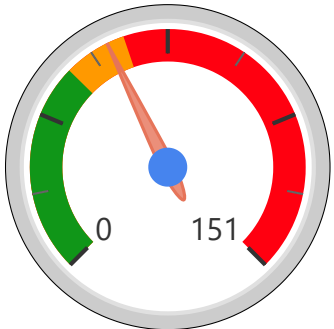

Site Size

● Site Size (Ac) ● Avg Site Size By Panel

Facility Size

● Facility Size (Sf) ● Avg Facility Size By Panel

Current FCI

System FCI

Operating Cost Per Square Foot

● Operating Cost/Sf ● Average Operating Cost (AOC)/Sf

Backlog Per Square Foot

● Backlog/Sf ● Average Backlog (AB)/Sf

383

School Capacity

344

Enrollment

90%

2020 Utilization Rate