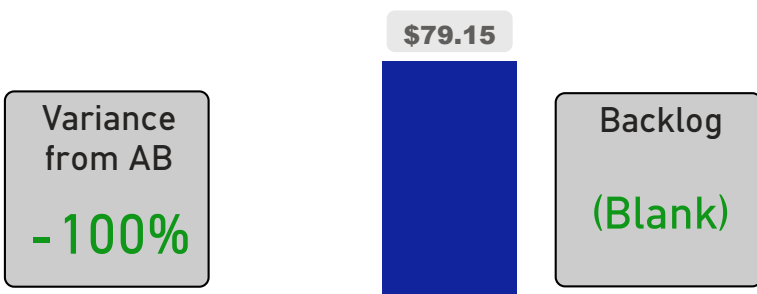

Backlog Per Square Foot

● Backlog/Sf ● Average Backlog (AB)/Sf