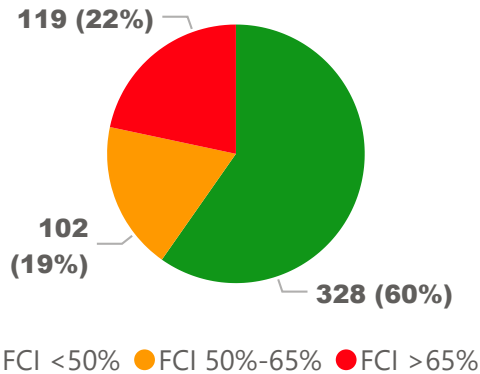

Site Size

● Site Size (Ac) ● Avg Site Size By Panel

Facility Size

● Facility Size (Sf) ● Avg Facility Size By Panel

Current FCI

System FCI

Operating Cost Per Square Foot

● Operating Cost/Sf ● Average Operating Cost (AOC)/Sf

Backlog Per Square Foot

● Backlog/Sf ● Average Backlog (AB)/Sf

645

School Capacity

517

Enrollment

80%

2020 Utilization Rate