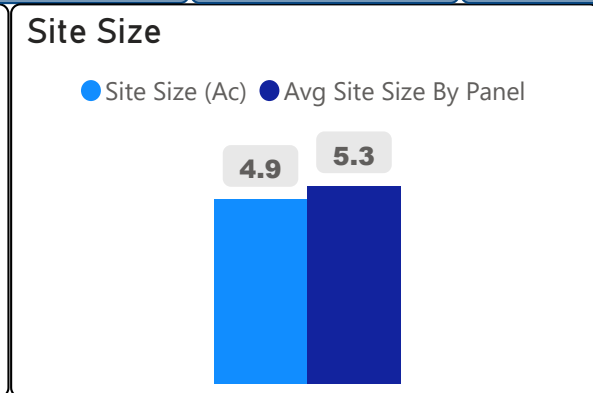

Deer Park Junior and Senior Public School

Deer Park Junior and Senior Public S...

JK-8 Elementary Ward 8 Shelley Laskin

554
School Capacity

558
Enrollment

101%
2020 Utilization Rate

718
2025 Proj Enrollment