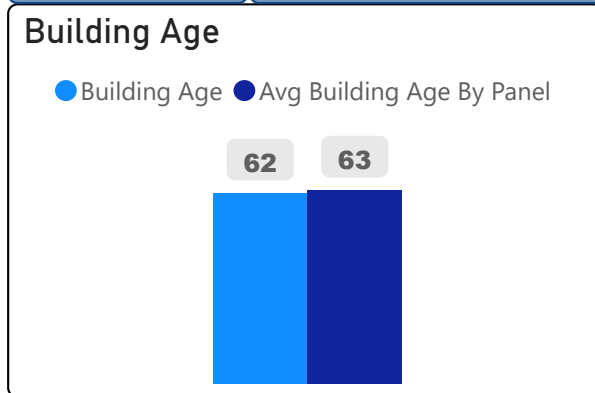

Deer Park Junior and Senior Public School

Deer Park Junior and Senior Public S...

JK-8 Elementary Ward 8 Shelley Laskin

554
School Capacity

558
Enrollment

101%
2020 Utilization Rate

718
2025 Proj Enrollment