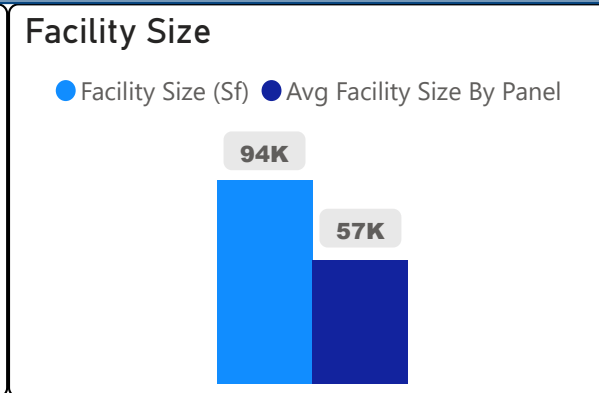

Deer Park Junior and Senior Public School

Deer Park Junior and Senior Public S...

JK-8 Elementary Ward 8 Shelley Laskin

554
School Capacity

558
Enrollment

101%
2020 Utilization Rate

718
2025 Proj Enrollment