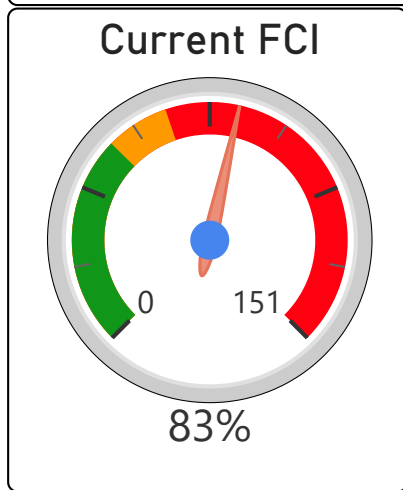

Deer Park Junior and Senior Public School

Deer Park Junior and Senior Public S...

JK-8 Elementary Ward 8 Shelley Laskin

554
School Capacity

558
Enrollment

101%
2020 Utilization Rate

718
2025 Proj Enrollment