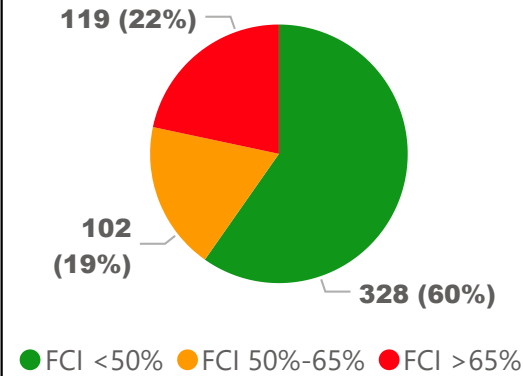

Site Size

● Site Size (Ac) ● Avg Site Size By Panel

Facility Size

● Facility Size (Sf) ● Avg Facility Size By Panel

Current FCI

System FCI

Operating Cost Per Square Foot

● Operating Cost/Sf ● Average Operating Cost (AOC)/Sf

101%

2020 Utilization Rate

136%

2025 Utilization Rate

[Go To Google Map](#)

Bing