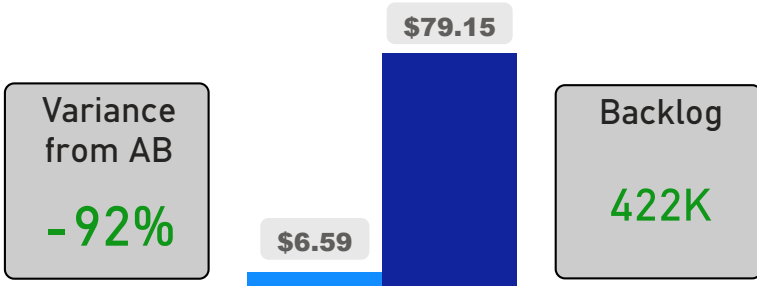

Backlog Per Square Foot

● Backlog/Sf ● Average Backlog (AB)/Sf