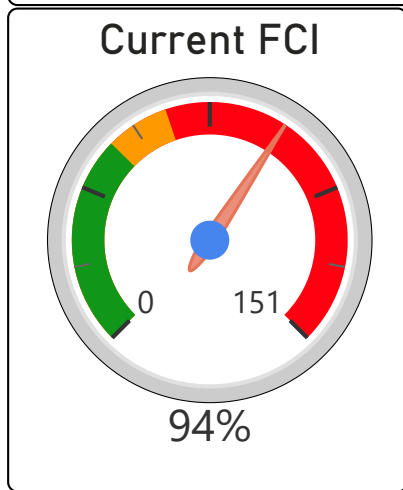

Forest Hill Junior and Senior Public School

Forest Hill Junior and Senior Public ...

JK-8 Elementary Ward 8 Shelley Laskin

843
School Capacity

695
Enrollment

82%
2020 Utilization Rate

810
2025 Proj Enrollment

96%
2025 Utilization Rate

[Go To Google Map](#)