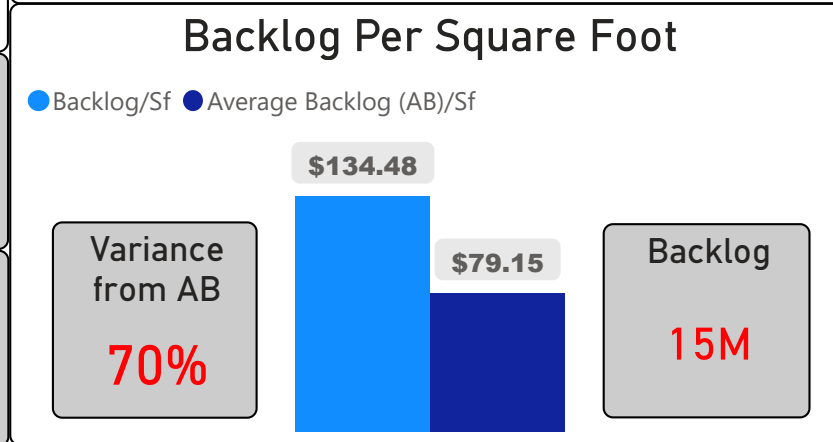

Forest Hill Junior and Senior Public School

Forest Hill Junior and Senior Public ...

JK-8 Elementary Ward 8 Shelley Laskin

843
School Capacity

695
Enrollment

82%
2020 Utilization Rate

810
2025 Proj Enrollment