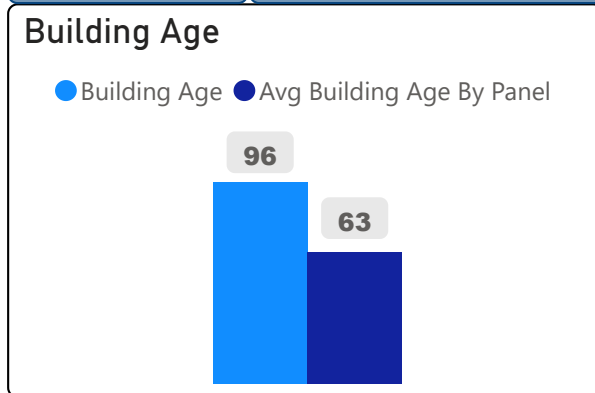

Forest Hill Junior and Senior Public School

Forest Hill Junior and Senior Public ...

JK-8 Elementary Ward 8 Shelley Laskin

843
School Capacity

695
Enrollment

82%
2020 Utilization Rate

810
2025 Proj Enrollment