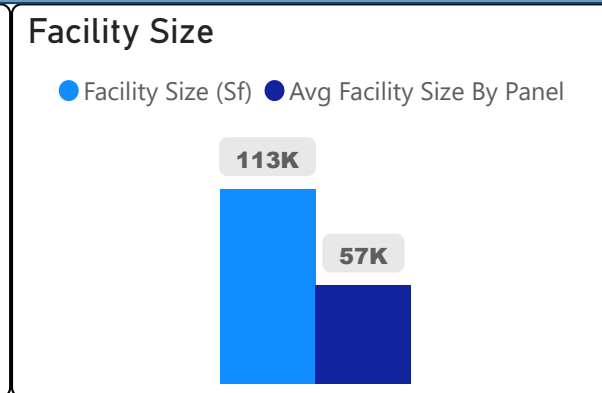

Forest Hill Junior and Senior Public School

Forest Hill Junior and Senior Public ...

JK-8 Elementary Ward 8 Shelley Laskin

843
School Capacity

695
Enrollment

82%
2020 Utilization Rate

810
2025 Proj Enrollment

96%
2025 Utilization Rate

[Go To Google Map](#)