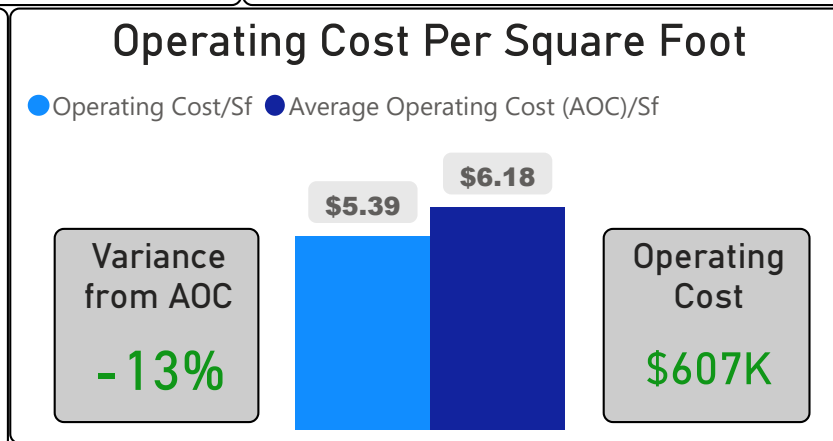

Forest Hill Junior and Senior Public School

Forest Hill Junior and Senior Public ...

JK-8 Elementary Ward 8 Shelley Laskin

843
School Capacity

695
Enrollment

82%
2020 Utilization Rate

810
2025 Proj Enrollment