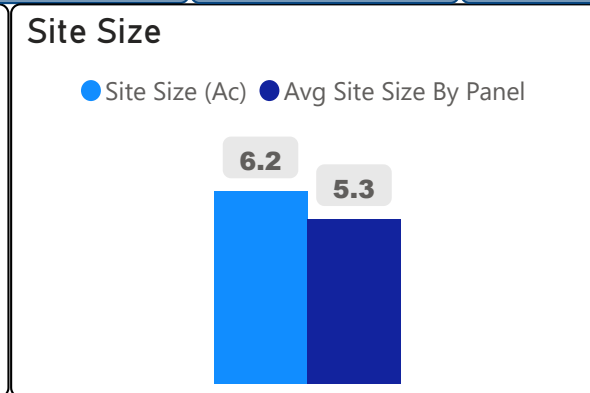

Forest Hill Junior and Senior Public School

Forest Hill Junior and Senior Public ...

JK-8 Elementary Ward 8 Shelley Laskin

843
School Capacity

695
Enrollment

82%
2020 Utilization Rate

810
2025 Proj Enrollment

96%
2025 Utilization Rate

[Go To Google Map](#)