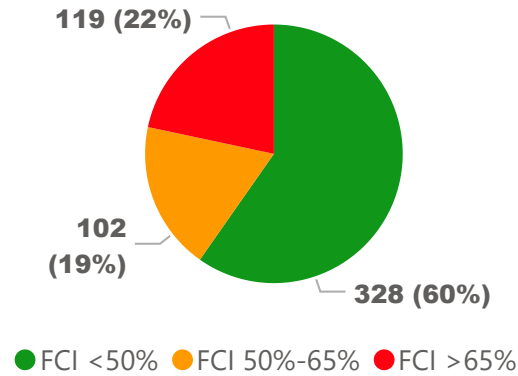

Site Size

● Site Size (Ac) ● Avg Site Size By Panel

Facility Size

● Facility Size (Sf) ● Avg Facility Size By Panel

Current FCI

System FCI

Operating Cost Per Square Foot

● Operating Cost/Sf ● Average Operating Cost (AOC)/Sf

Backlog Per Square Foot

● Backlog/Sf ● Average Backlog (AB)/Sf

525

School Capacity

445

Enrollment

85%

2020 Utilization Rate