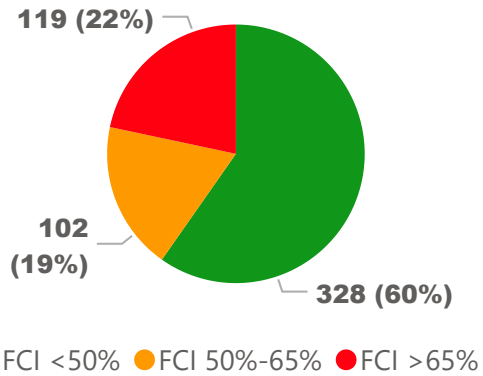

Site Size

● Site Size (Ac) ● Avg Site Size By Panel

Facility Size

● Facility Size (Sf) ● Avg Facility Size By Panel

Current FCI

System FCI

Operating Cost Per Square Foot

● Operating Cost/Sf ● Average Operating Cost (AOC)/Sf

Backlog Per Square Foot

● Backlog/Sf ● Average Backlog (AB)/Sf

619

School Capacity

681

Enrollment

110%

2020 Utilization Rate