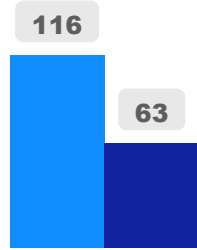

Hillcrest Community School

Hillcrest Community School

JK-6

Elementary

Ward 8

Shelley Laskin

Building Age

● Building Age ● Avg Building Age By Panel