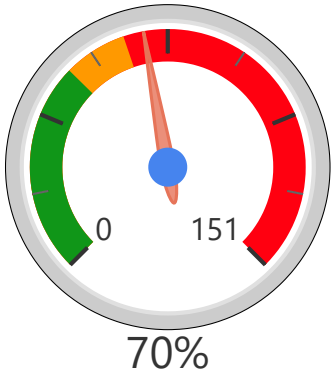

Hillcrest Community School

Hillcrest Community School

JK-6

Elementary

Ward 8

Shelley Laskin

Building Age

● Building Age ● Avg Building Age By Panel

Site Size

● Site Size (Ac) ● Avg Site Size By Panel

Facility Size

● Facility Size (Sf) ● Avg Facility Size By Panel

Current FCI

System FCI

Operating Cost Per Square Foot

● Operating Cost/Sf ● Average Operating Cost (AOC)/Sf

Backlog Per Square Foot

● Backlog/Sf ● Average Backlog (AB)/Sf

424

School Capacity

355

Enrollment

84%

2020 Utilization Rate