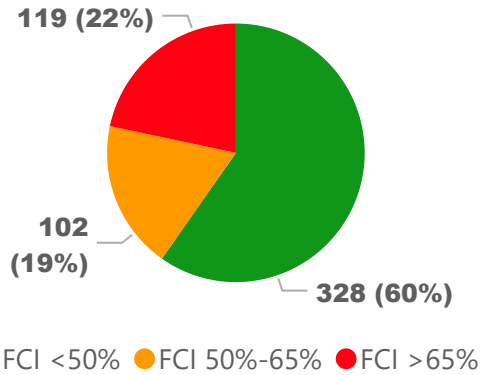

Site Size

● Site Size (Ac) ● Avg Site Size By Panel

Facility Size

● Facility Size (Sf) ● Avg Facility Size By Panel

Current FCI

System FCI

Operating Cost Per Square Foot

● Operating Cost/Sf ● Average Operating Cost (AOC)/Sf

Backlog Per Square Foot

● Backlog/Sf ● Average Backlog (AB)/Sf

424

School Capacity

355

Enrollment

84%

2020 Utilization Rate