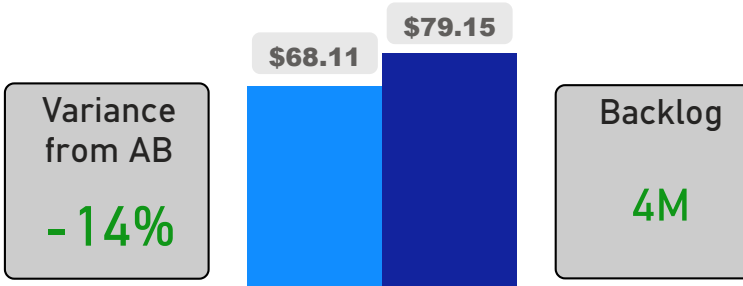

Backlog Per Square Foot

● Backlog/Sf ● Average Backlog (AB)/Sf