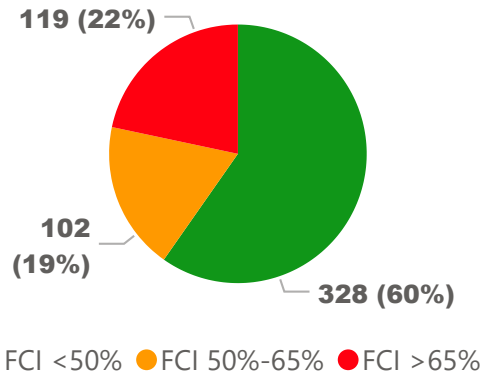

Site Size

● Site Size (Ac) ● Avg Site Size By Panel

Facility Size

● Facility Size (Sf) ● Avg Facility Size By Panel

Current FCI

System FCI

Operating Cost Per Square Foot

● Operating Cost/Sf ● Average Operating Cost (AOC)/Sf

Backlog Per Square Foot

● Backlog/Sf ● Average Backlog (AB)/Sf

611

School Capacity

600

Enrollment

98%

2020 Utilization Rate