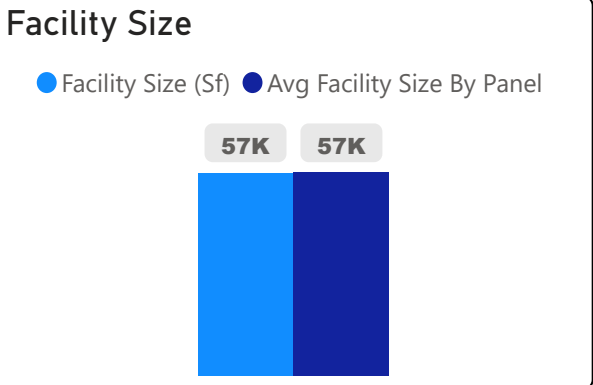

J R Wilcox Community School

J R Wilcox Community School

JK-8 Elementary Ward 8 Shelley Laskin

434
School Capacity

338
Enrollment

78%
2020 Utilization Rate

492
2025 Proj Enrollment

113%
2025 Utilization Rate