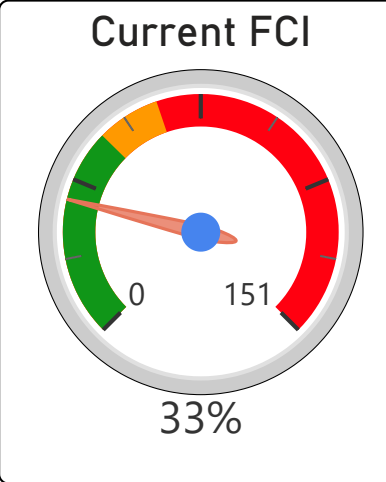

J R Wilcox Community School

J R Wilcox Community School

JK-8 Elementary Ward 8 Shelley Laskin

434
School Capacity

338
Enrollment

78%
2020 Utilization Rate

492
2025 Proj Enrollment

113%
2025 Utilization Rate