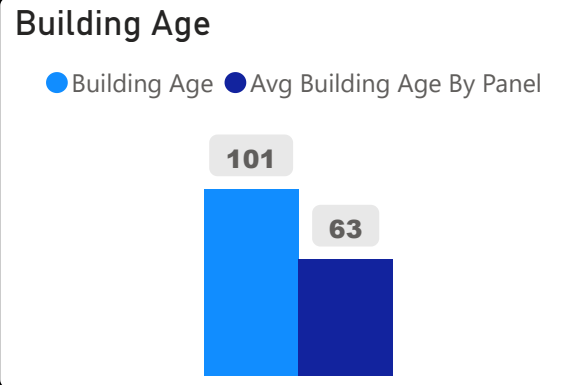

J R Wilcox Community School

J R Wilcox Community School

JK-8 Elementary Ward 8 Shelley Laskin

434
School Capacity

338
Enrollment

78%
2020 Utilization Rate

492
2025 Proj Enrollment

113%
2025 Utilization Rate