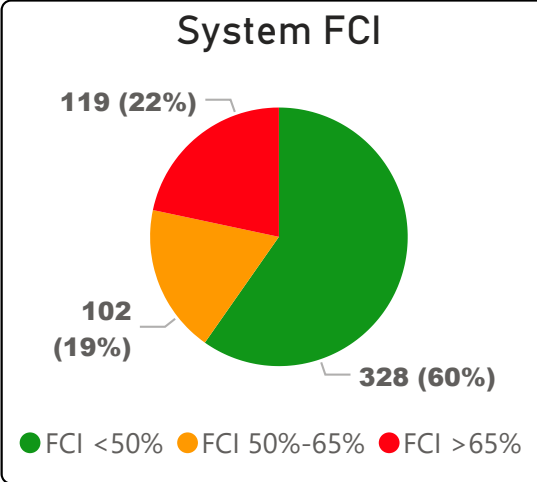

J R Wilcox Community School

J R Wilcox Community School

JK-8 Elementary Ward 8 Shelley Laskin

434
School Capacity

338
Enrollment

78%
2020 Utilization Rate

492
2025 Proj Enrollment

113%
2025 Utilization Rate