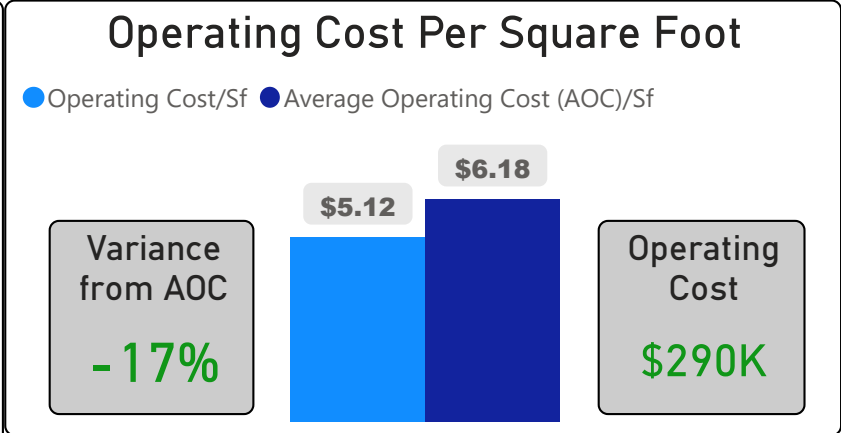

J R Wilcox Community School

J R Wilcox Community School

JK-8 Elementary Ward 8 Shelley Laskin

434
School Capacity

338
Enrollment

78%
2020 Utilization Rate

492
2025 Proj Enrollment

113%
2025 Utilization Rate