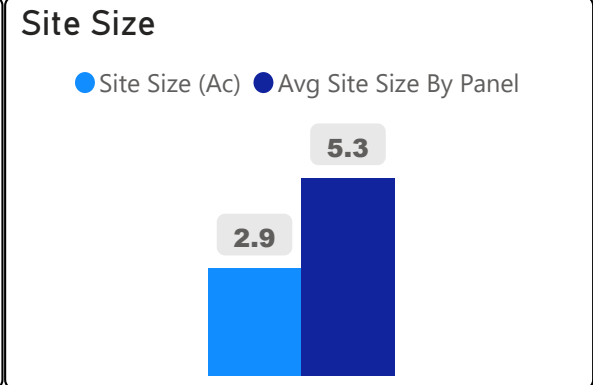

J R Wilcox Community School

J R Wilcox Community School

JK-8 Elementary Ward 8 Shelley Laskin

434
School Capacity

338
Enrollment

78%
2020 Utilization Rate

492
2025 Proj Enrollment

113%
2025 Utilization Rate