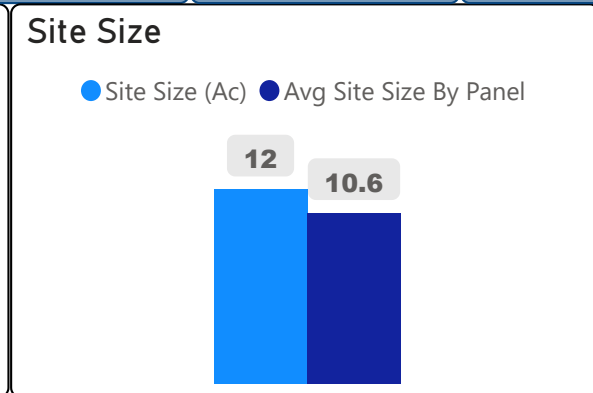

John Polanyi Collegiate Institute

John Polanyi Collegiate Institute

9-12 Secondary Ward 8 Shelley Laskin

1,032
School Capacity

617
Enrollment

60%
2020 Utilization Rate

577
2025 Proj Enrollment

56%
2025 Utilization Rate