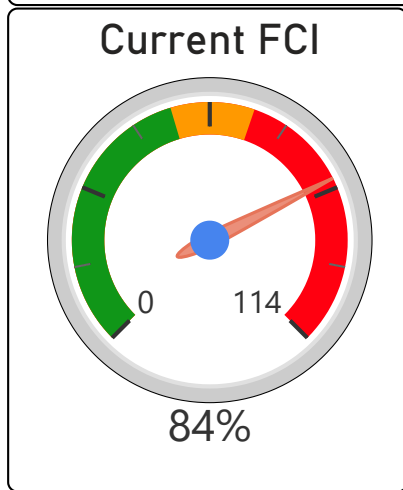

John Polanyi Collegiate Institute

John Polanyi Collegiate Institute

9-12 Secondary Ward 8 Shelley Laskin

1,032
School Capacity

617
Enrollment

60%
2020 Utilization Rate

577
2025 Proj Enrollment

56%
2025 Utilization Rate

[Go To Google Map](#)