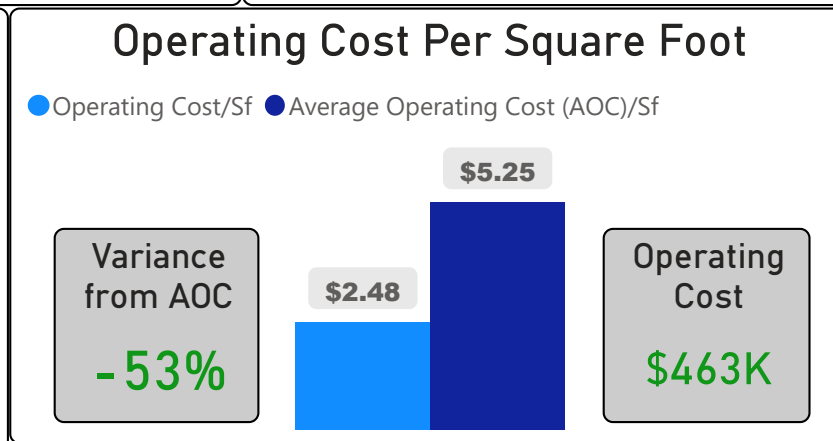

John Polanyi Collegiate Institute

John Polanyi Collegiate Institute

9-12 Secondary Ward 8 Shelley Laskin

1,032
School Capacity

617
Enrollment

60%
2020 Utilization Rate

577
2025 Proj Enrollment

56%
2025 Utilization Rate