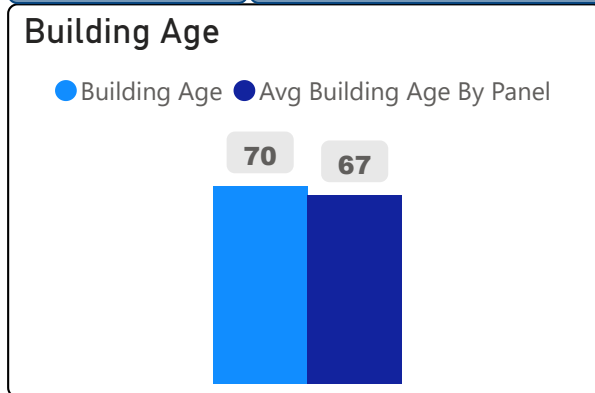

John Polanyi Collegiate Institute

John Polanyi Collegiate Institute

9-12 Secondary Ward 8 Shelley Laskin

1,032
School Capacity

617
Enrollment

60%
2020 Utilization Rate

577
2025 Proj Enrollment

56%
2025 Utilization Rate