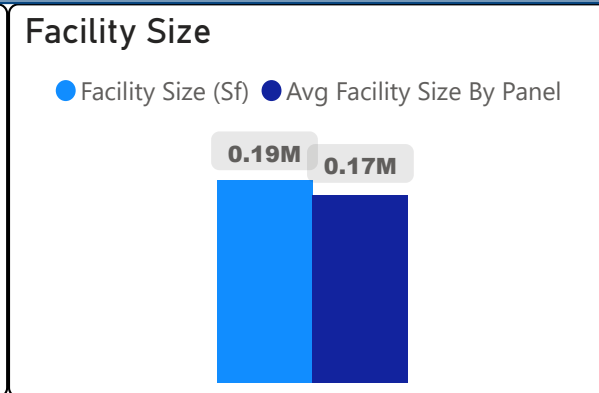

John Polanyi Collegiate Institute

John Polanyi Collegiate Institute

9-12 Secondary Ward 8 Shelley Laskin

1,032
School Capacity

617
Enrollment

60%
2020 Utilization Rate

577
2025 Proj Enrollment

56%
2025 Utilization Rate