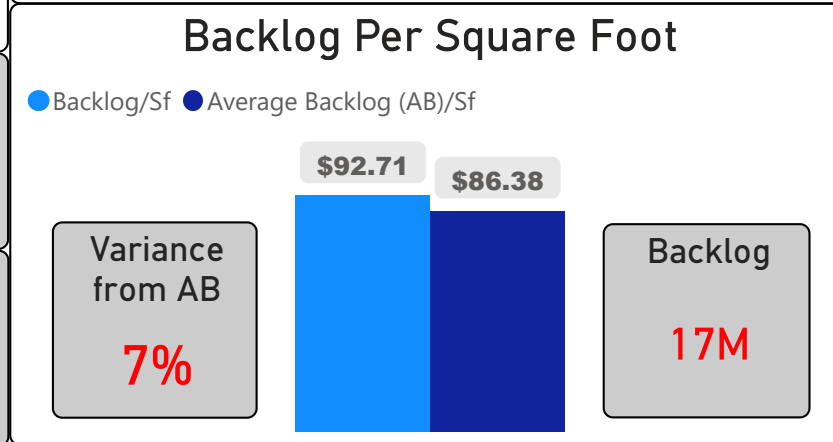

John Polanyi Collegiate Institute

John Polanyi Collegiate Institute

9-12 Secondary Ward 8 Shelley Laskin

1,032
School Capacity

617
Enrollment

60%
2020 Utilization Rate

577
2025 Proj Enrollment

56%
2025 Utilization Rate