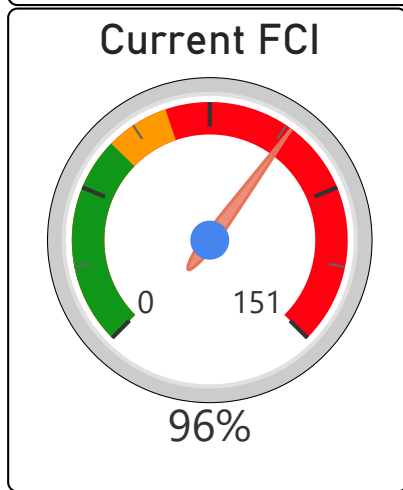

John Wanless Junior Public School

John Wanless Junior Public School

JK-6 Elementary Ward 8 Shelley Laskin

778
School Capacity

643
Enrollment

83%
2020 Utilization Rate

595
2025 Proj Enrollment

76%
2025 Utilization Rate