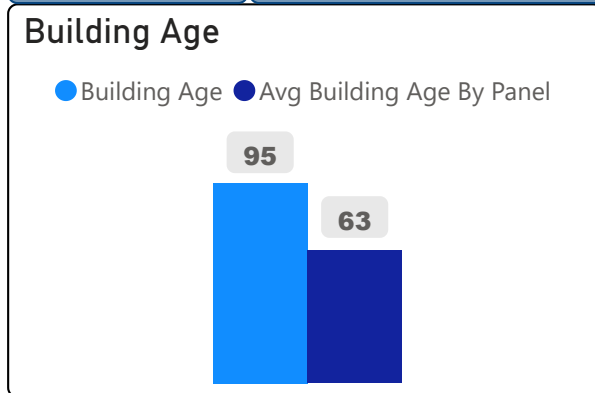

John Wanless Junior Public School

John Wanless Junior Public School

JK-6 Elementary Ward 8 Shelley Laskin

778
School Capacity

643
Enrollment

83%
2020 Utilization Rate

595
2025 Proj Enrollment

76%
2025 Utilization Rate