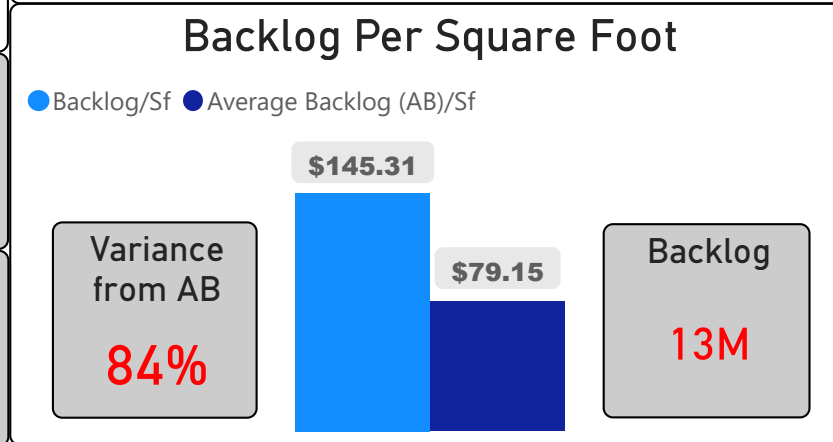

John Wanless Junior Public School

John Wanless Junior Public School

JK-6 Elementary Ward 8 Shelley Laskin

778
School Capacity

643
Enrollment

83%
2020 Utilization Rate

595
2025 Proj Enrollment

76%
2025 Utilization Rate