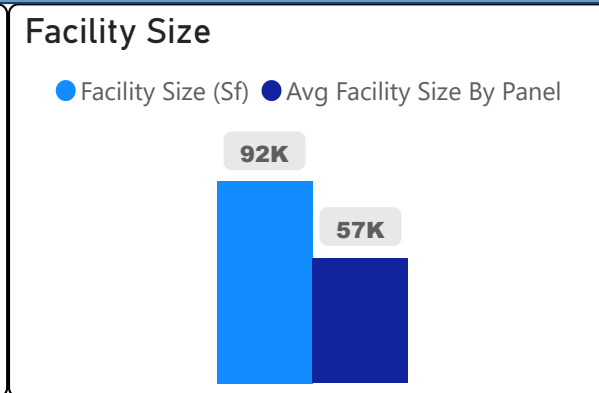

John Wanless Junior Public School

John Wanless Junior Public School

JK-6 Elementary Ward 8 Shelley Laskin

778
School Capacity

643
Enrollment

83%
2020 Utilization Rate

595
2025 Proj Enrollment

76%
2025 Utilization Rate