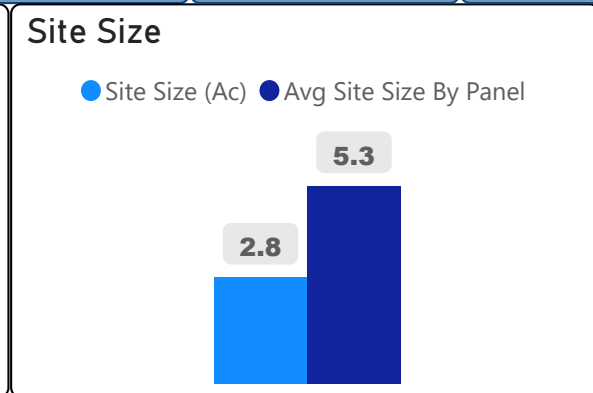

John Wanless Junior Public School

John Wanless Junior Public School

JK-6 Elementary Ward 8 Shelley Laskin

778
School Capacity

643
Enrollment

83%
2020 Utilization Rate

595
2025 Proj Enrollment

76%
2025 Utilization Rate