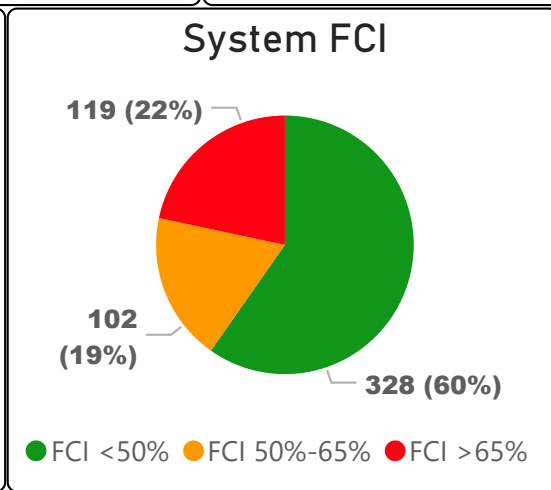

John Wanless Junior Public School

John Wanless Junior Public School

JK-6 Elementary Ward 8 Shelley Laskin

778
School Capacity

643
Enrollment

83%
2020 Utilization Rate

595
2025 Proj Enrollment

76%
2025 Utilization Rate