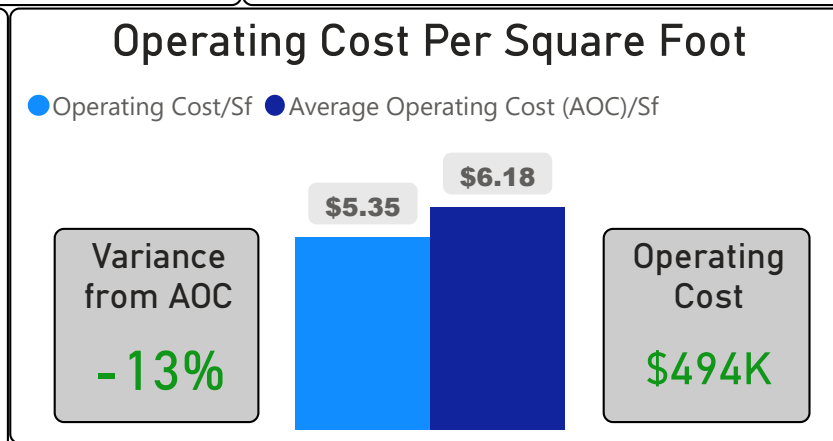

John Wanless Junior Public School

John Wanless Junior Public School

JK-6 Elementary Ward 8 Shelley Laskin

778
School Capacity

643
Enrollment

83%
2020 Utilization Rate

595
2025 Proj Enrollment

76%
2025 Utilization Rate