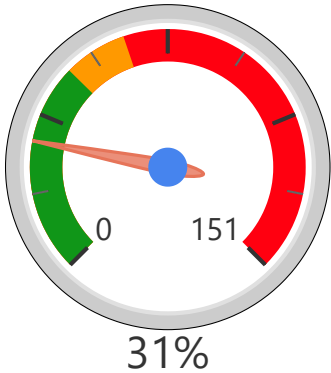

Site Size

● Site Size (Ac) ● Avg Site Size By Panel

Facility Size

● Facility Size (Sf) ● Avg Facility Size By Panel

Current FCI

System FCI

Operating Cost Per Square Foot

● Operating Cost/Sf ● Average Operating Cost (AOC)/Sf