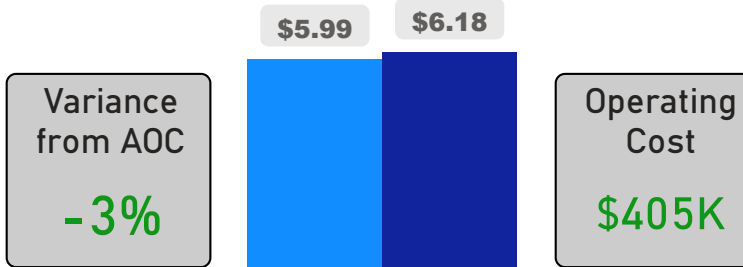

Site Size

● Site Size (Ac) ● Avg Site Size By Panel

Facility Size

● Facility Size (Sf) ● Avg Facility Size By Panel

Current FCI

System FCI

Operating Cost Per Square Foot

● Operating Cost/Sf ● Average Operating Cost (AOC)/Sf

Backlog Per Square Foot

● Backlog/Sf ● Average Backlog (AB)/Sf

554

School Capacity

501

Enrollment

90%

2020 Utilization Rate