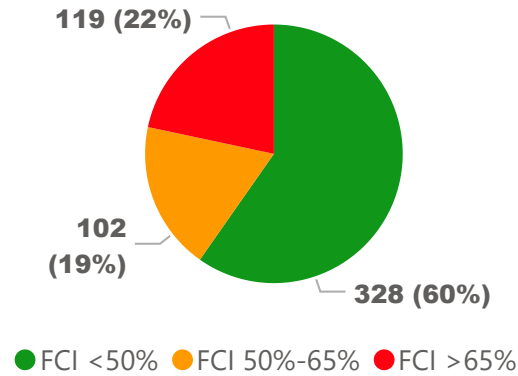

Site Size

● Site Size (Ac) ● Avg Site Size By Panel

Facility Size

● Facility Size (Sf) ● Avg Facility Size By Panel

Current FCI

System FCI

Operating Cost Per Square Foot

● Operating Cost/Sf ● Average Operating Cost (AOC)/Sf

Backlog Per Square Foot

● Backlog/Sf ● Average Backlog (AB)/Sf

554

School Capacity

501

Enrollment

90%

2020 Utilization Rate