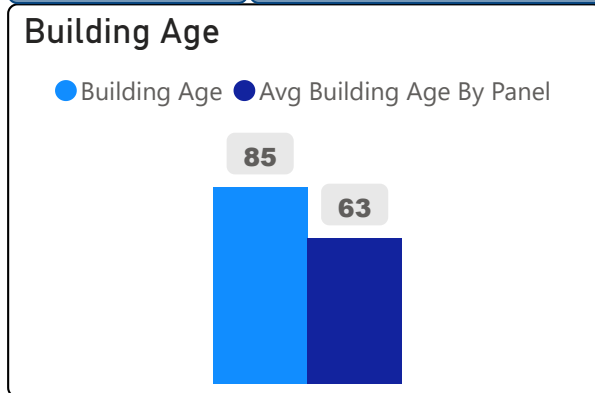

North Preparatory Junior Public School

North Preparatory Junior Public Sch... ▾

JK-6 Elementary Ward 8 Shelley Laskin

258
School Capacity

217
Enrollment

84%
2020 Utilization Rate

250
2025 Proj Enrollment

97%
2025 Utilization Rate