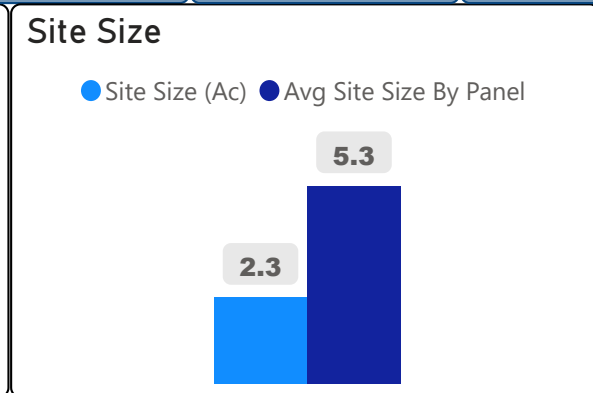

North Preparatory Junior Public School

North Preparatory Junior Public Sch... ▾

JK-6 Elementary Ward 8 Shelley Laskin

258
School Capacity

217
Enrollment

84%
2020 Utilization Rate

250
2025 Proj Enrollment

97%
2025 Utilization Rate