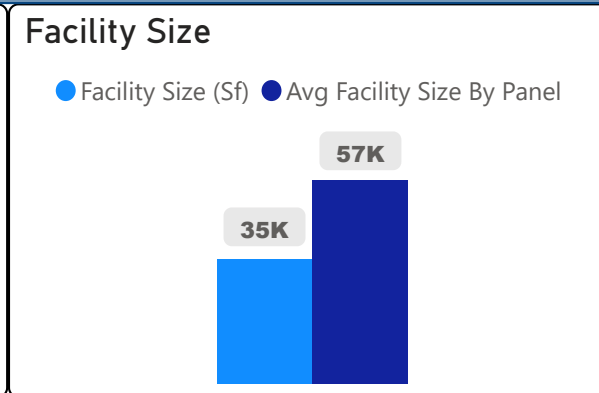

North Preparatory Junior Public School

North Preparatory Junior Public Sch... ▾

JK-6 Elementary Ward 8 Shelley Laskin

258
School Capacity

217
Enrollment

84%
2020 Utilization Rate

250
2025 Proj Enrollment

97%
2025 Utilization Rate