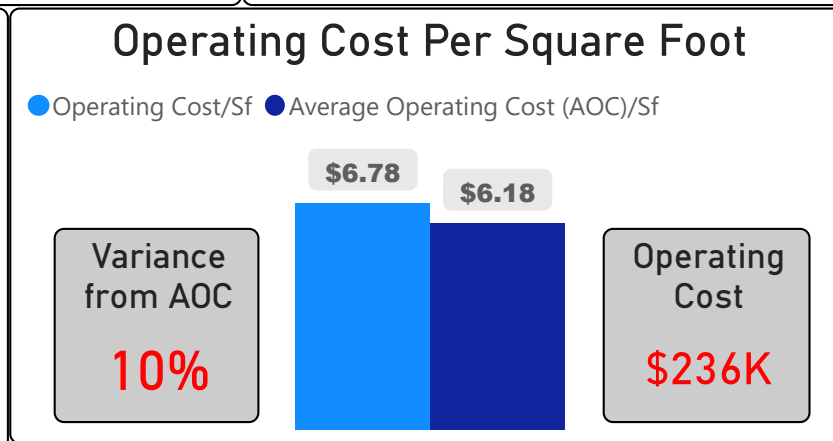

North Preparatory Junior Public School

North Preparatory Junior Public Sch... ▾

JK-6 Elementary Ward 8 Shelley Laskin

258
School Capacity

217
Enrollment

84%
2020 Utilization Rate

250
2025 Proj Enrollment

97%
2025 Utilization Rate