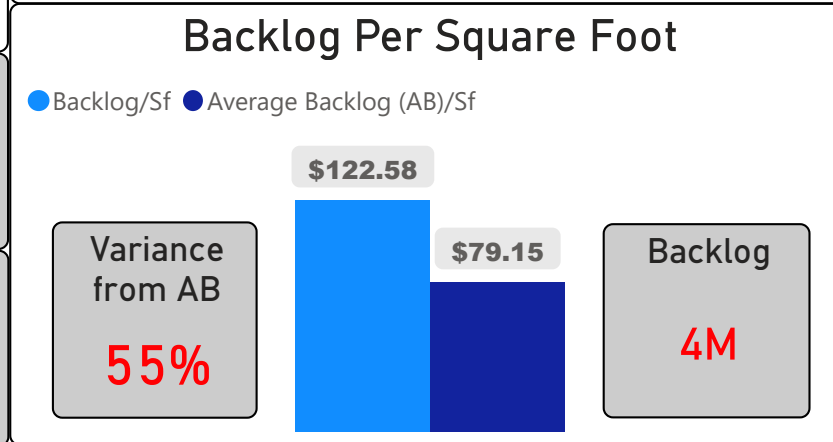

North Preparatory Junior Public School

North Preparatory Junior Public Sch... ▾

JK-6 Elementary Ward 8 Shelley Laskin

258
School Capacity

217
Enrollment

84%
2020 Utilization Rate

250
2025 Proj Enrollment

97%
2025 Utilization Rate