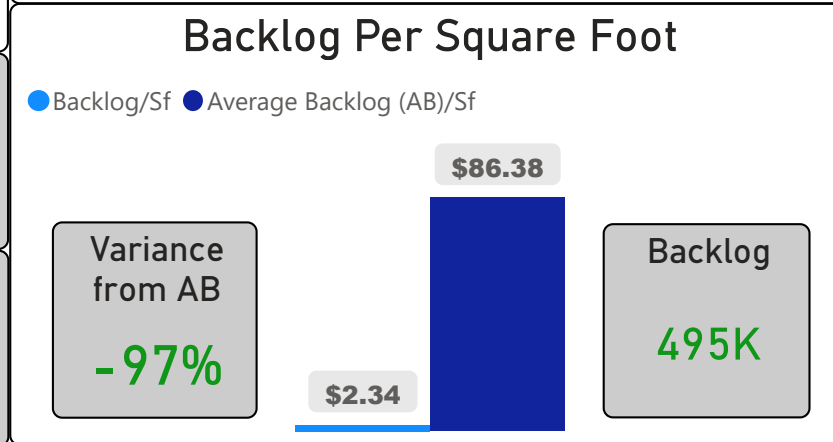

North Toronto Collegiate Institute

North Toronto Collegiate Institute

9-12 Secondary Ward 8 Shelley Laskin

1,233
School Capacity

1,262
Enrollment

102%
2020 Utilization Rate

1,244
2025 Proj Enrollment

101%
2025 Utilization Rate