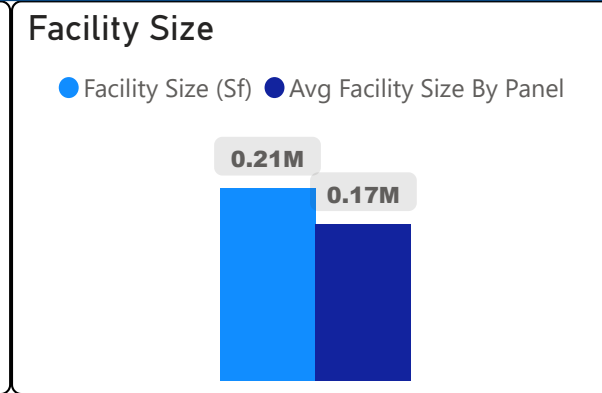

North Toronto Collegiate Institute

North Toronto Collegiate Institute

9-12 Secondary Ward 8 Shelley Laskin

1,233
School Capacity

1,262
Enrollment

102%
2020 Utilization Rate

1,244
2025 Proj Enrollment

101%
2025 Utilization Rate