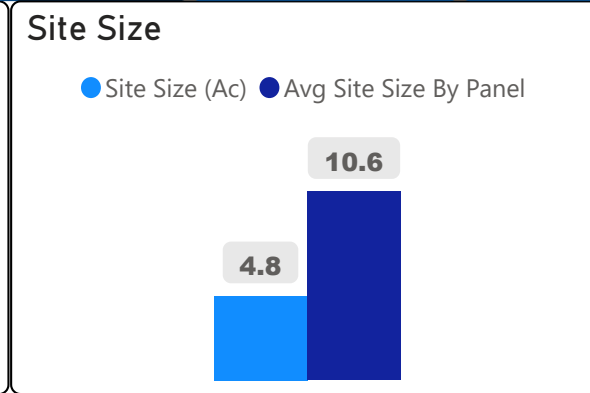

North Toronto Collegiate Institute

North Toronto Collegiate Institute

9-12 Secondary Ward 8 Shelley Laskin

1,233
School Capacity

1,262
Enrollment

102%
2020 Utilization Rate

1,244
2025 Proj Enrollment

101%
2025 Utilization Rate