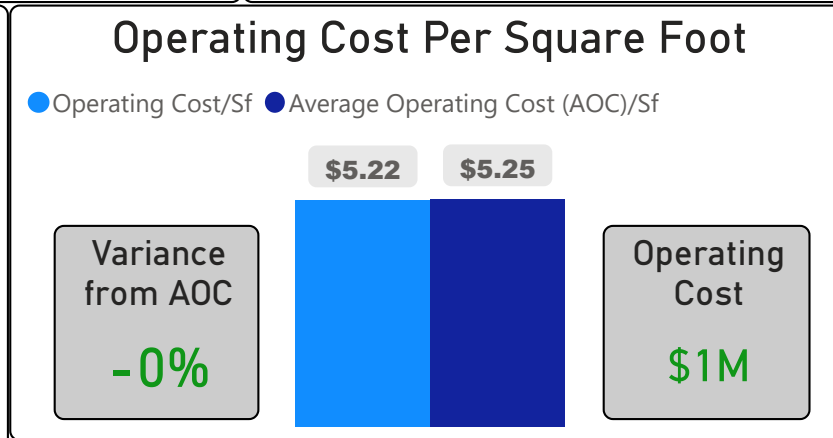

North Toronto Collegiate Institute

North Toronto Collegiate Institute

9-12 Secondary Ward 8 Shelley Laskin

1,233
School Capacity

1,262
Enrollment

102%
2020 Utilization Rate

1,244
2025 Proj Enrollment

101%
2025 Utilization Rate