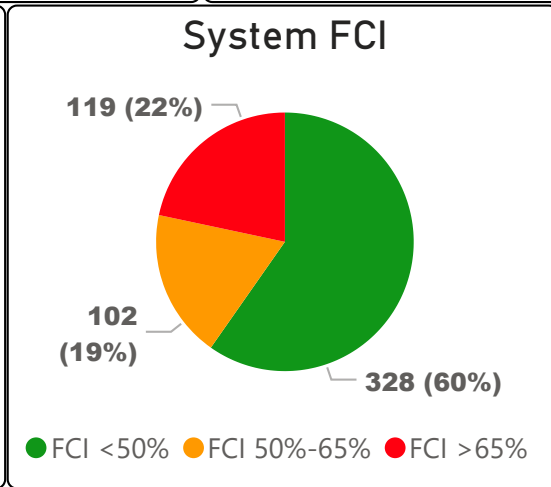

North Toronto Collegiate Institute

North Toronto Collegiate Institute

9-12 Secondary Ward 8 Shelley Laskin

1,233
School Capacity

1,262
Enrollment

102%
2020 Utilization Rate

1,244
2025 Proj Enrollment

101%
2025 Utilization Rate