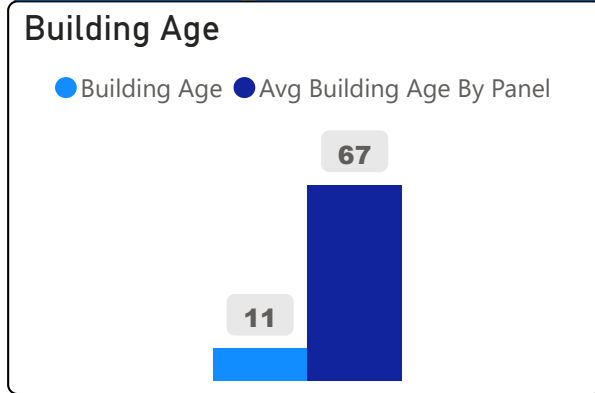

North Toronto Collegiate Institute

North Toronto Collegiate Institute

9-12 Secondary Ward 8 Shelley Laskin

1,233
School Capacity

1,262
Enrollment

102%
2020 Utilization Rate

1,244
2025 Proj Enrollment

101%
2025 Utilization Rate