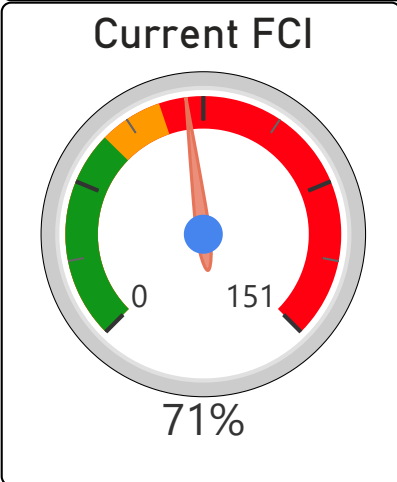

# Alexander Muir/Gladstone Ave Junior and Senior Public School

Alexander Muir/Gladstone Ave Junio...

JK-8      Elementary      Ward 9      Stephanie Donaldson

**568**  
School Capacity

**498**  
Enrollment

**590**  
2025 Proj Enrollment

**88%**  
2020 Utilization Rate

**104%**  
2025 Utilization Rate

[Go To Google Map](#)