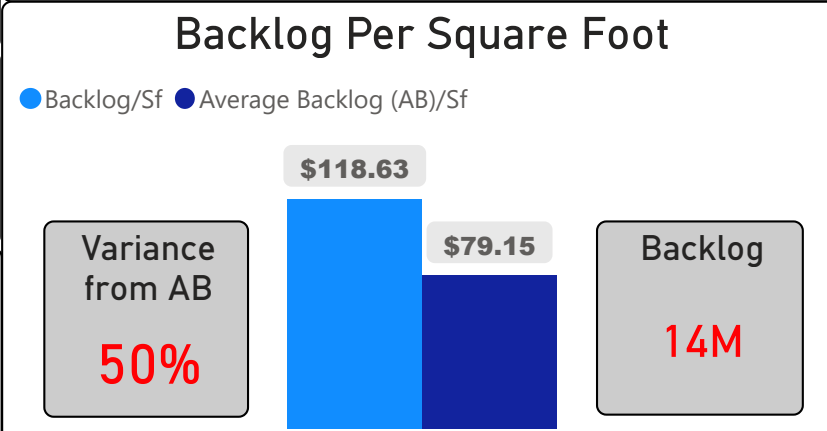

Alexander Muir/Gladstone Ave Junior and Senior Public School

Alexander Muir/Gladstone Ave Junio...

JK-8   Elementary   Ward 9   Stephanie Donaldson