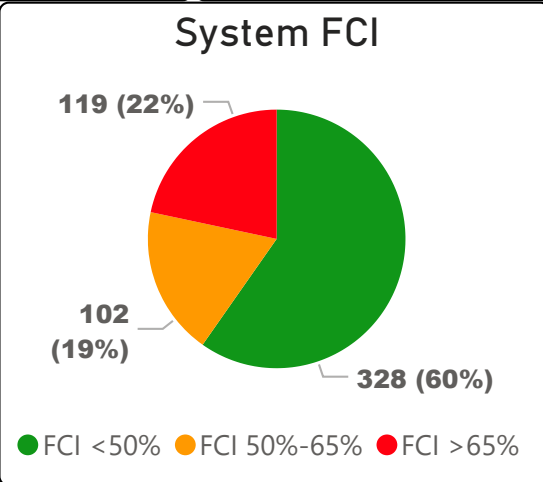

Alexander Muir/Gladstone Ave Junior and Senior Public School

Alexander Muir/Gladstone Ave Junio...

JK-8   Elementary   Ward 9   Stephanie Donaldson