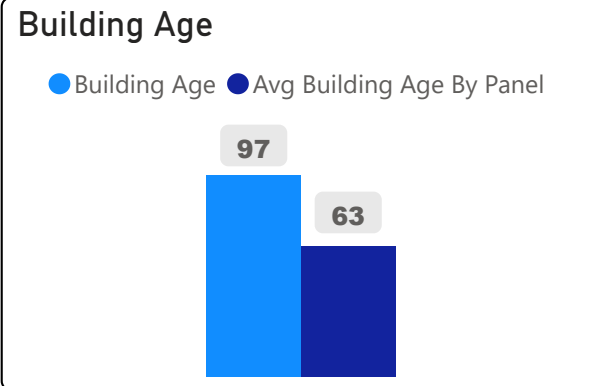

# Alexander Muir/Gladstone Ave Junior and Senior Public School

Alexander Muir/Gladstone Ave Junio...

JK-8      Elementary      Ward 9      Stephanie Donaldson

**568**  
School Capacity

**498**  
Enrollment