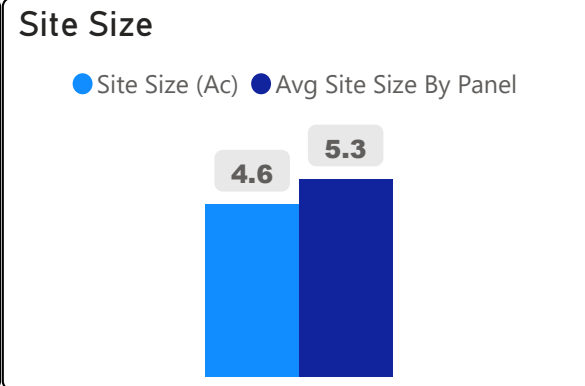

Alexander Muir/Gladstone Ave Junior and Senior Public School

Alexander Muir/Gladstone Ave Junio...

JK-8   Elementary   Ward 9   Stephanie Donaldson