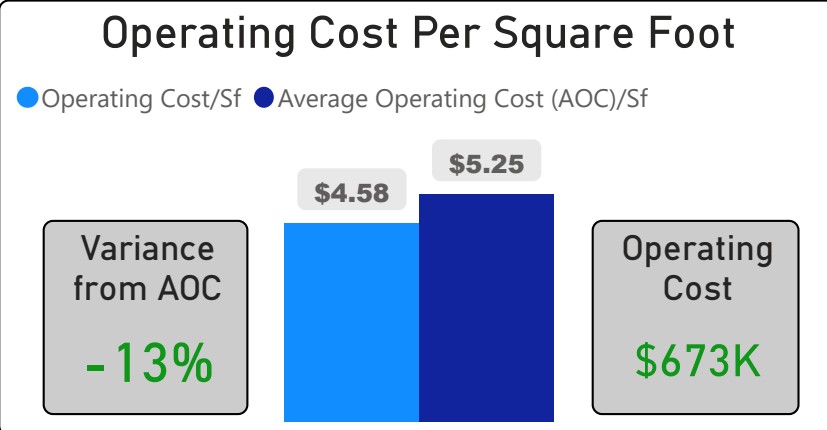

Bloor Collegiate Institute

Bloor Collegiate Institute

9-12 Secondary Ward 9 Stephanie Donaldson

783
School Capacity

833
Enrollment

106%
2020 Utilization Rate

920
2025 Proj Enrollment

117%
2025 Utilization Rate