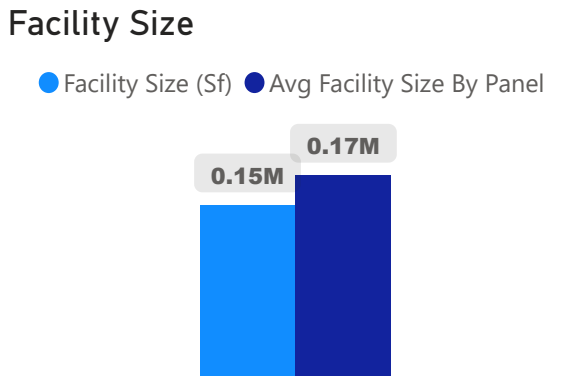

Bloor Collegiate Institute

Bloor Collegiate Institute

9-12 Secondary Ward 9 Stephanie Donaldson

783
School Capacity

833
Enrollment

106%
2020 Utilization Rate

920
2025 Proj Enrollment

117%
2025 Utilization Rate