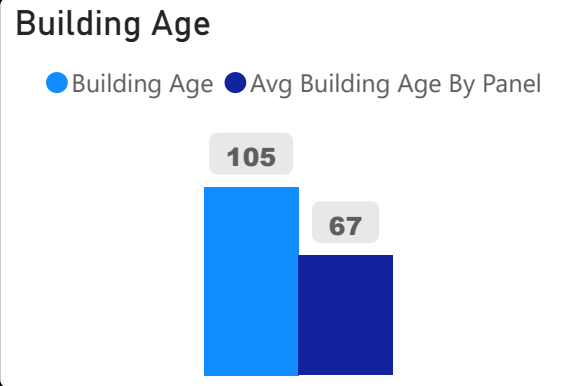

Bloor Collegiate Institute

Bloor Collegiate Institute

9-12 Secondary Ward 9 Stephanie Donaldson

783
School Capacity

833
Enrollment

106%
2020 Utilization Rate

920
2025 Proj Enrollment

117%
2025 Utilization Rate