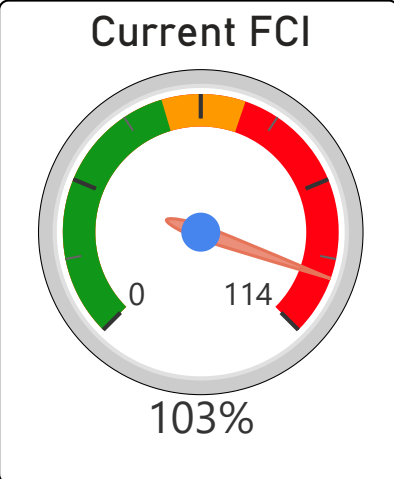

Bloor Collegiate Institute

Bloor Collegiate Institute

9-12 Secondary Ward 9 Stephanie Donaldson

783
School Capacity

833
Enrollment

106%
2020 Utilization Rate

920
2025 Proj Enrollment

117%
2025 Utilization Rate