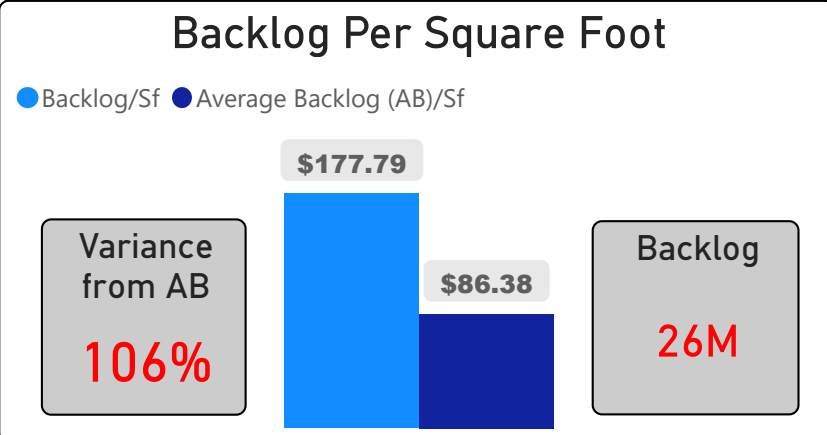

Bloor Collegiate Institute

Bloor Collegiate Institute

9-12 Secondary Ward 9 Stephanie Donaldson

783
School Capacity

833
Enrollment

106%
2020 Utilization Rate

920
2025 Proj Enrollment

117%
2025 Utilization Rate