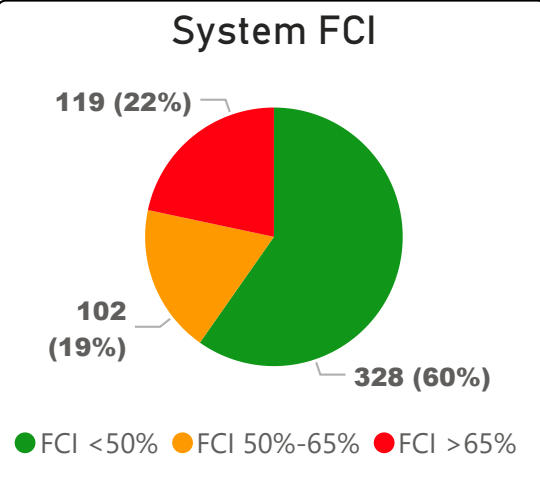

Bloor Collegiate Institute

Bloor Collegiate Institute

9-12 Secondary Ward 9 Stephanie Donaldson

783
School Capacity

833
Enrollment

106%
2020 Utilization Rate

920
2025 Proj Enrollment

117%
2025 Utilization Rate