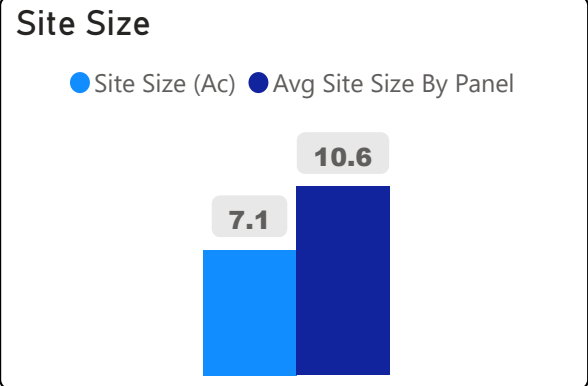

Bloor Collegiate Institute

Bloor Collegiate Institute

9-12 Secondary Ward 9 Stephanie Donaldson

783
School Capacity

833
Enrollment

106%
2020 Utilization Rate

920
2025 Proj Enrollment

117%
2025 Utilization Rate