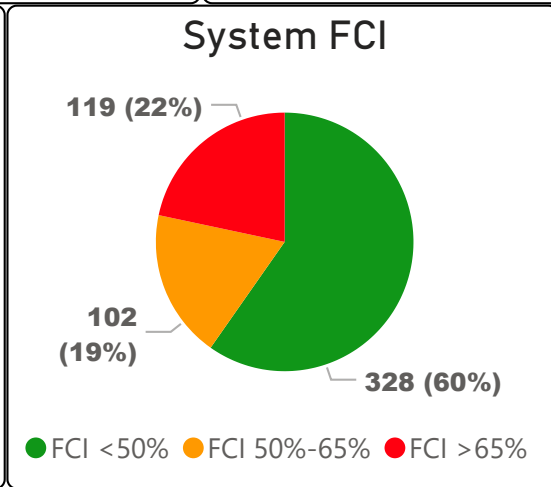

# Carleton Village Junior and Senior Sports and Wellness Academy

Carleton Village Junior and Senior S... ▾

JK-8      Elementary      Ward 9      Stephanie Donaldson

**619**  
School Capacity

**442**  
Enrollment

**71%**  
2020 Utilization Rate

**650**  
2025 Proj Enrollment

**105%**  
2025 Utilization Rate

[Go To Google Map](#)

Bing