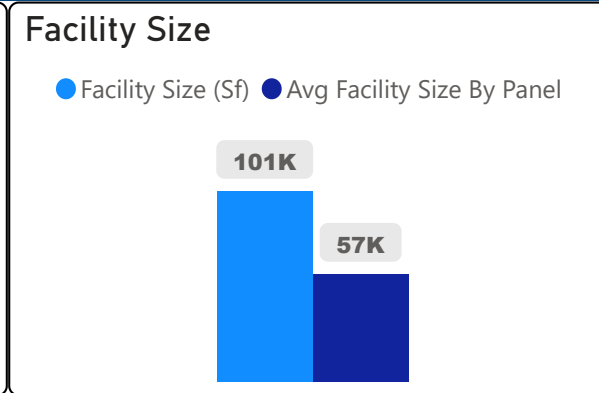

# Carleton Village Junior and Senior Sports and Wellness Academy

Carleton Village Junior and Senior S... ▾

JK-8      Elementary      Ward 9      Stephanie Donaldson

**619**  
School Capacity

**442**  
Enrollment

**71%**  
2020 Utilization Rate

**650**  
2025 Proj Enrollment

**105%**  
2025 Utilization Rate

[Go To Google Map](#)

Bing