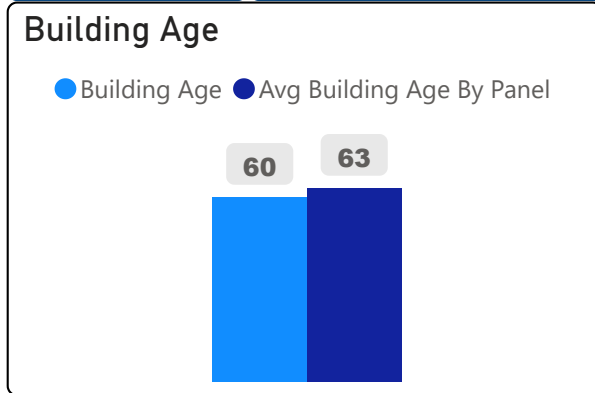

# Carleton Village Junior and Senior Sports and Wellness Academy

Carleton Village Junior and Senior S... ▾

JK-8      Elementary      Ward 9      Stephanie Donaldson

**619**  
School Capacity

**442**  
Enrollment

**71%**  
2020 Utilization Rate

**650**  
2025 Proj Enrollment

**105%**  
2025 Utilization Rate

[Go To Google Map](#)

Bing