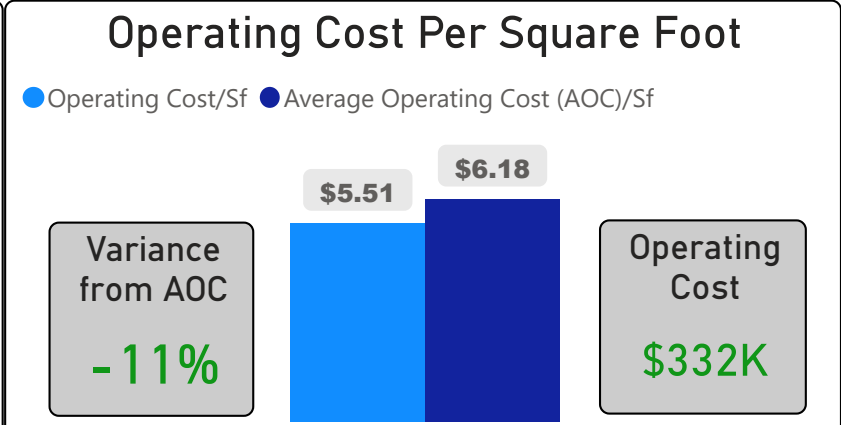

Dewson Street Junior Public School

Dewson Street Junior Public School

JK-6 Elementary Ward 9 Stephanie Donaldson

603
School Capacity

408
Enrollment

490
2025 Proj Enrollment

68%
2020 Utilization Rate

81%
2025 Utilization Rate