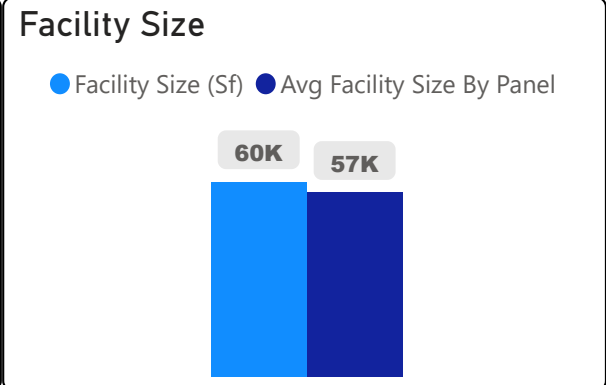

Dewson Street Junior Public School

Dewson Street Junior Public School

JK-6 Elementary Ward 9 Stephanie Donaldson

603
School Capacity

408
Enrollment

490
2025 Proj Enrollment

68%
2020 Utilization Rate

81%
2025 Utilization Rate