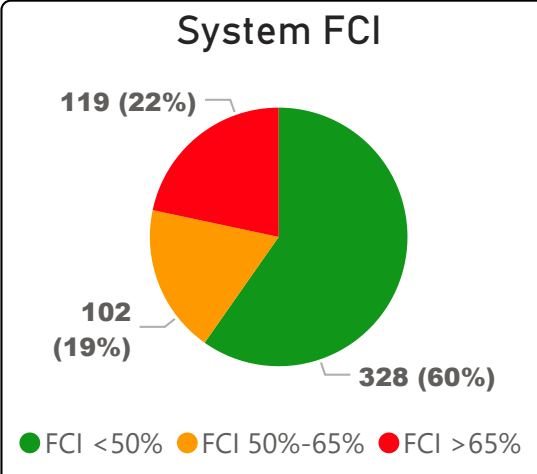

Dewson Street Junior Public School

Dewson Street Junior Public School

JK-6 Elementary Ward 9 Stephanie Donaldson

603
School Capacity

408
Enrollment

490
2025 Proj Enrollment

68%
2020 Utilization Rate

81%
2025 Utilization Rate