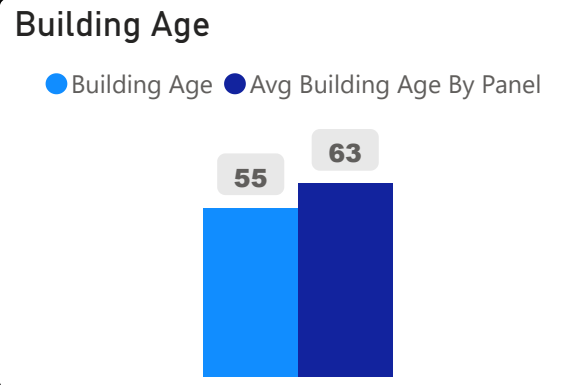

Dewson Street Junior Public School

Dewson Street Junior Public School

JK-6 Elementary Ward 9 Stephanie Donaldson

603
School Capacity

408
Enrollment

490
2025 Proj Enrollment

68%
2020 Utilization Rate

81%
2025 Utilization Rate