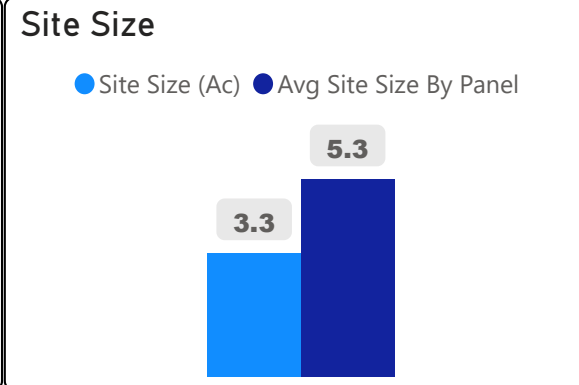

Dewson Street Junior Public School

Dewson Street Junior Public School

JK-6 Elementary Ward 9 Stephanie Donaldson

603
School Capacity

408
Enrollment

490
2025 Proj Enrollment

68%
2020 Utilization Rate

81%
2025 Utilization Rate