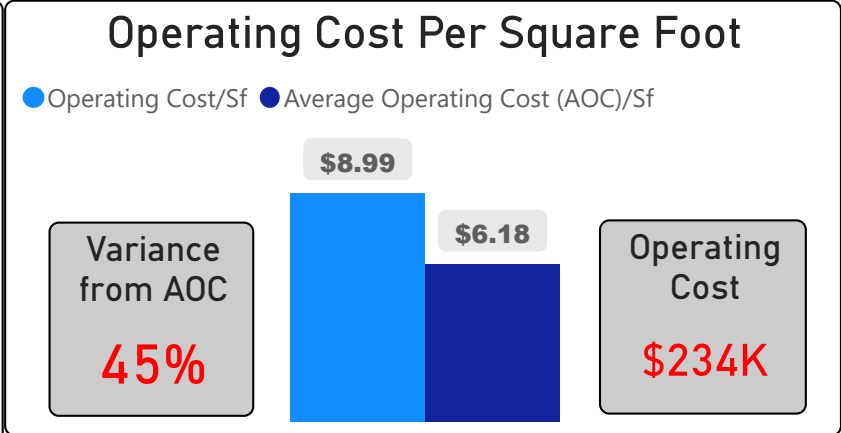

# Downtown Alternative School

Downtown Alternative School

JK-6      Elementary      Ward 9      Stephanie Donaldson

**219**  
School Capacity

**124**  
Enrollment

**57%**  
2020 Utilization Rate

**119**  
2025 Proj Enrollment