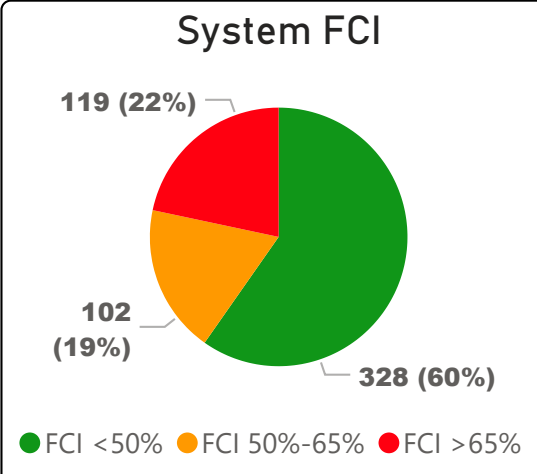

# Downtown Alternative School

Downtown Alternative School

JK-6      Elementary      Ward 9      Stephanie Donaldson

**219**  
School Capacity

**124**  
Enrollment

**57%**  
2020 Utilization Rate

**119**  
2025 Proj Enrollment

**54%**  
2025 Utilization Rate

[Go To Google Map](#)