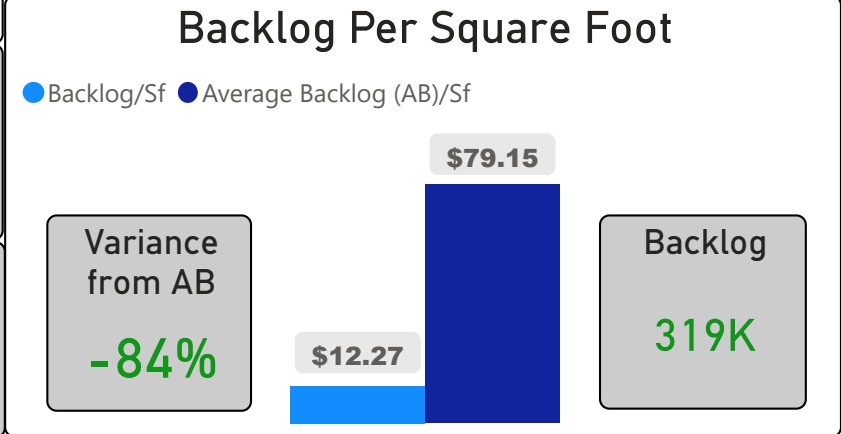

219
School Capacity

124
Enrollment

57%
2020 Utilization Rate

119
2025 Proj Enrollment

54%
2025 Utilization Rate