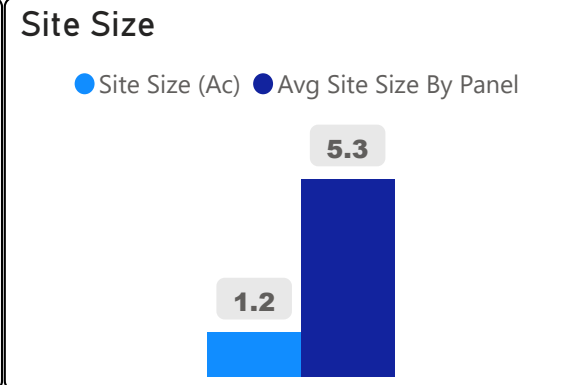

# Downtown Alternative School

Downtown Alternative School

JK-6      Elementary      Ward 9      Stephanie Donaldson

**219**  
School Capacity

**124**  
Enrollment

**57%**  
2020 Utilization Rate

**119**  
2025 Proj Enrollment

**54%**  
2025 Utilization Rate

[Go To Google Map](#)