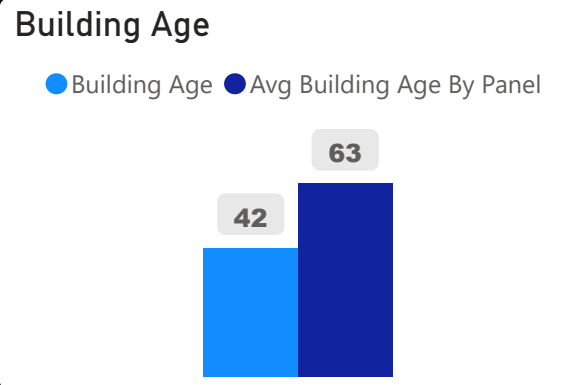

# Downtown Alternative School

Downtown Alternative School

JK-6      Elementary      Ward 9      Stephanie Donaldson

**219**  
School Capacity

**124**  
Enrollment

**57%**  
2020 Utilization Rate

**119**  
2025 Proj Enrollment