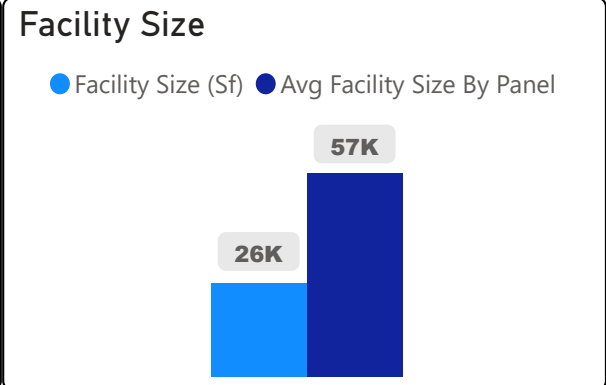

# Downtown Alternative School

Downtown Alternative School

JK-6      Elementary      Ward 9      Stephanie Donaldson

**219**  
School Capacity

**124**  
Enrollment

**57%**  
2020 Utilization Rate

**119**  
2025 Proj Enrollment

**54%**  
2025 Utilization Rate

[Go To Google Map](#)