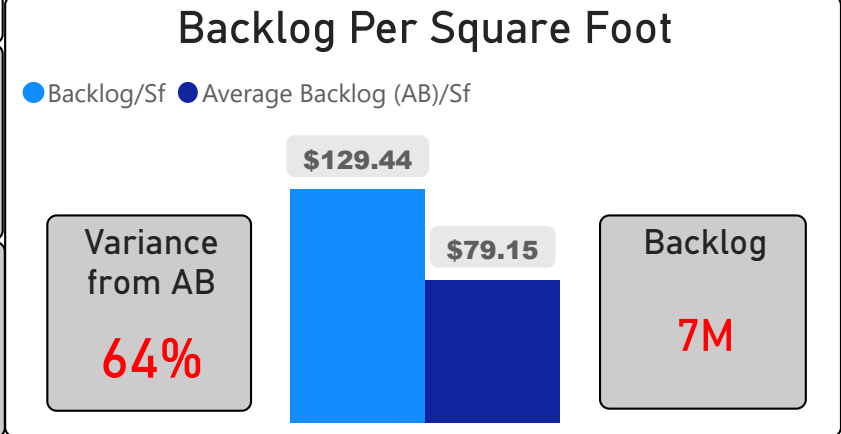

Fairbank Memorial Community School

Fairbank Memorial Community Scho... ▾

JK-5 Elementary Ward 9 Stephanie Donaldson

382
School Capacity

190
Enrollment

50%
2020 Utilization Rate

220
2025 Proj Enrollment

58%
2025 Utilization Rate