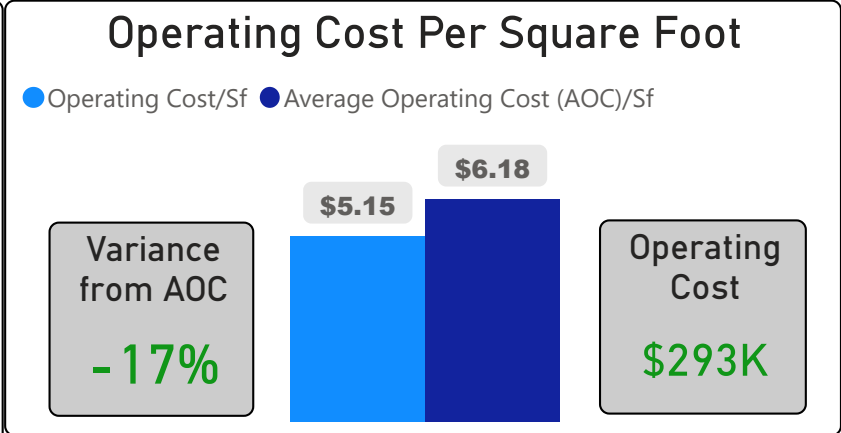

Fairbank Memorial Community School

Fairbank Memorial Community Scho... ▾

JK-5 Elementary Ward 9 Stephanie Donaldson

382
School Capacity

190
Enrollment

50%
2020 Utilization Rate

220
2025 Proj Enrollment

58%
2025 Utilization Rate