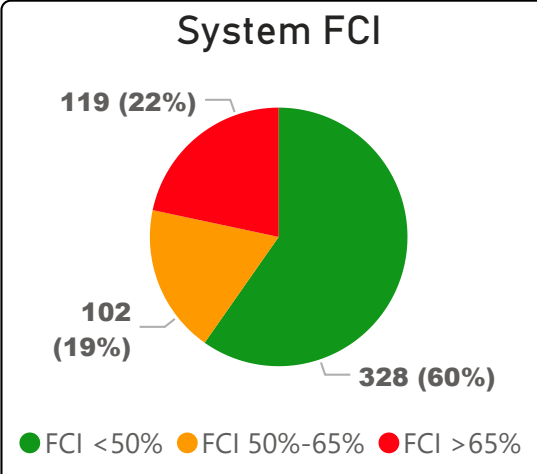

Fairbank Memorial Community School

Fairbank Memorial Community Scho... ▾

JK-5 Elementary Ward 9 Stephanie Donaldson

382
School Capacity

190
Enrollment

50%
2020 Utilization Rate

220
2025 Proj Enrollment

58%
2025 Utilization Rate