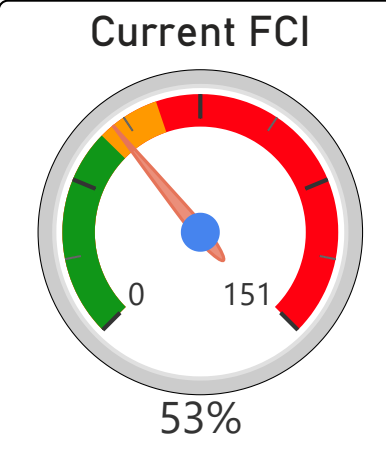

Fairbank Memorial Community School

Fairbank Memorial Community Scho... ▾

JK-5 Elementary Ward 9 Stephanie Donaldson

382
School Capacity

190
Enrollment

50%
2020 Utilization Rate

220
2025 Proj Enrollment

58%
2025 Utilization Rate

[Go To Google Map](#)