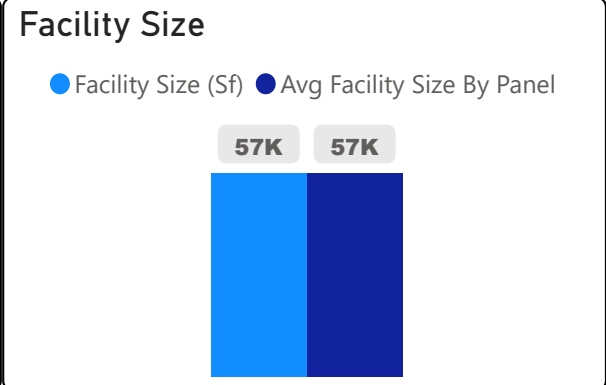

Fairbank Memorial Community School

Fairbank Memorial Community Scho... ▾

JK-5 Elementary Ward 9 Stephanie Donaldson

382
School Capacity

190
Enrollment

50%
2020 Utilization Rate

220
2025 Proj Enrollment

58%
2025 Utilization Rate