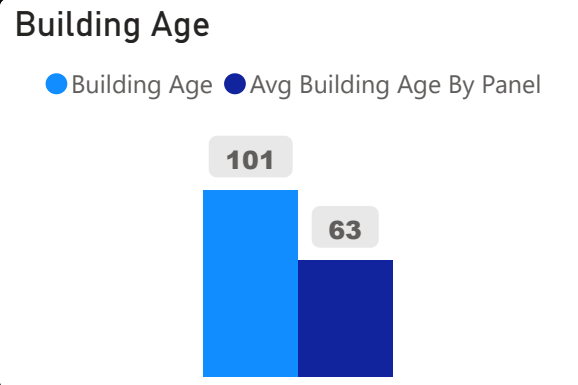

Fairbank Memorial Community School

Fairbank Memorial Community Scho... ▾

JK-5 Elementary Ward 9 Stephanie Donaldson

382
School Capacity

190
Enrollment

50%
2020 Utilization Rate

220
2025 Proj Enrollment

58%
2025 Utilization Rate