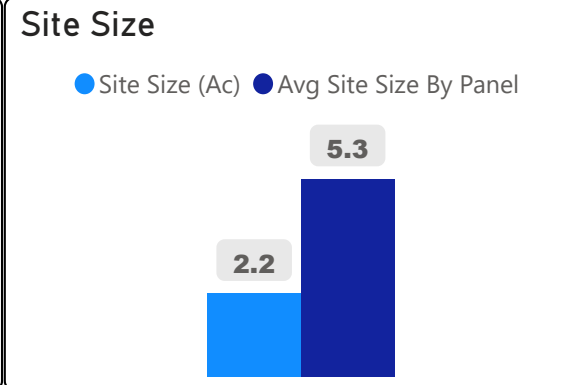

Fairbank Memorial Community School

Fairbank Memorial Community Scho... ▾

JK-5 Elementary Ward 9 Stephanie Donaldson

382
School Capacity

190
Enrollment

50%
2020 Utilization Rate

220
2025 Proj Enrollment

58%
2025 Utilization Rate