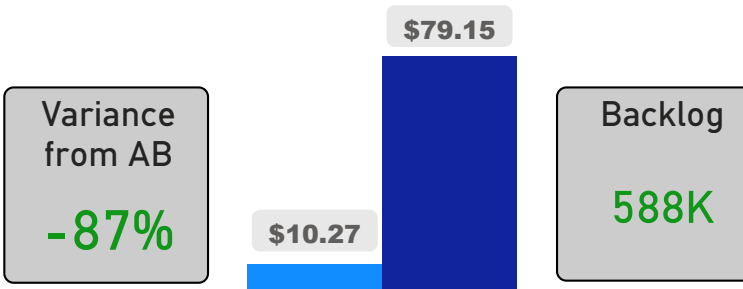

222

School Capacity

255

Enrollment

233

2025 Proj Enrollment

115%

2020 Utilization Rate

105%

2025 Utilization Rate