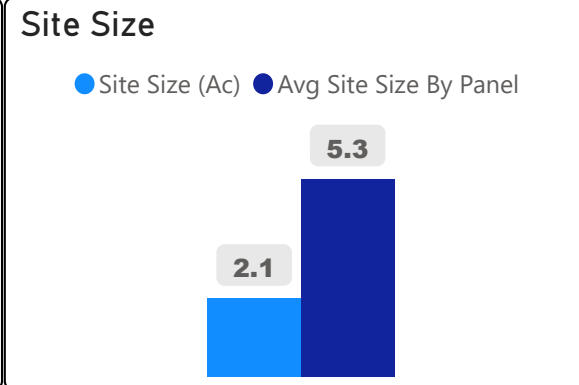

Jean Lumb Public School

Jean Lumb Public School

JK-8 Elementary Ward 9 Stephanie Donaldson

546
School Capacity

434
Enrollment

516
2025 Proj Enrollment

79%
2020 Utilization Rate

95%
2025 Utilization Rate