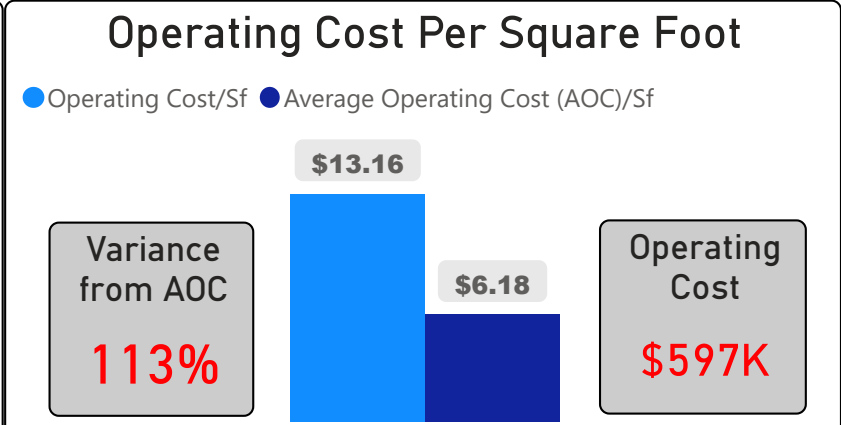

Jean Lumb Public School

Jean Lumb Public School

JK-8 Elementary Ward 9 Stephanie Donaldson

546
School Capacity

434
Enrollment

516
2025 Proj Enrollment

79%
2020 Utilization Rate

95%
2025 Utilization Rate