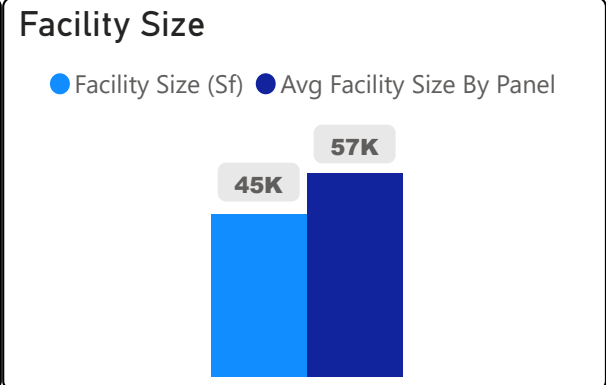

Jean Lumb Public School

Jean Lumb Public School

JK-8 Elementary Ward 9 Stephanie Donaldson

546
School Capacity

434
Enrollment

516
2025 Proj Enrollment

79%
2020 Utilization Rate

95%
2025 Utilization Rate