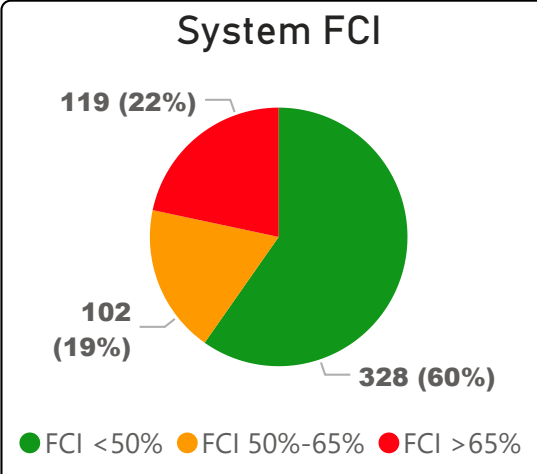

Jean Lumb Public School

Jean Lumb Public School

JK-8 Elementary Ward 9 Stephanie Donaldson

546
School Capacity

434
Enrollment

516
2025 Proj Enrollment

79%
2020 Utilization Rate

95%
2025 Utilization Rate