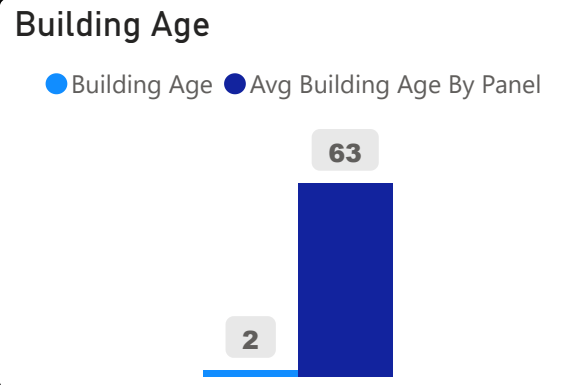

Jean Lumb Public School

Jean Lumb Public School

JK-8 Elementary Ward 9 Stephanie Donaldson

546
School Capacity

434
Enrollment

516
2025 Proj Enrollment

79%
2020 Utilization Rate

95%
2025 Utilization Rate