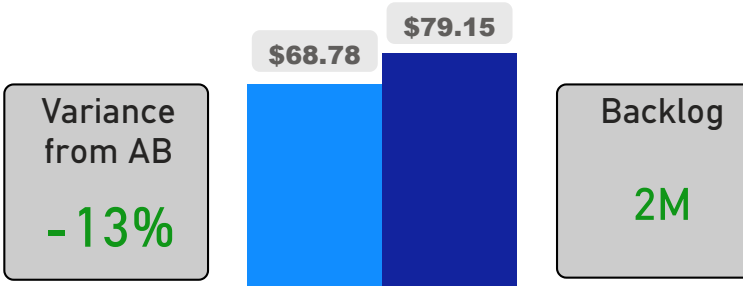

242

School Capacity

214

Enrollment

88%

2020 Utilization Rate

306

2025 Proj Enrollment

126%

2025 Utilization Rate