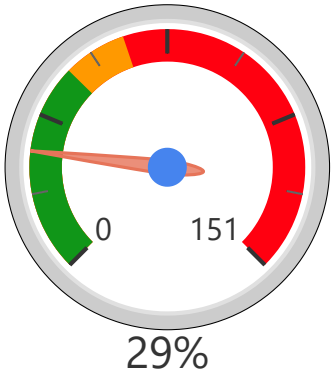

Site Size

● Site Size (Ac) ● Avg Site Size By Panel

Facility Size

● Facility Size (Sf) ● Avg Facility Size By Panel

Current FCI

System FCI

Operating Cost Per Square Foot

● Operating Cost/Sf ● Average Operating Cost (AOC)/Sf