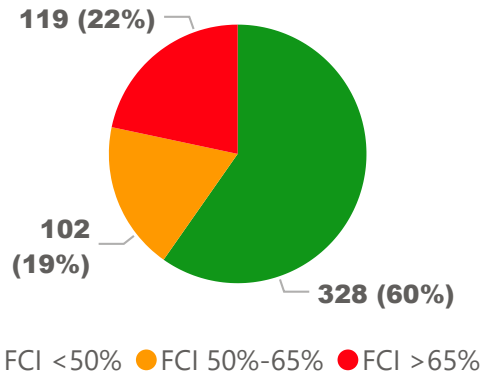

Site Size

● Site Size (Ac) ● Avg Site Size By Panel

Facility Size

● Facility Size (Sf) ● Avg Facility Size By Panel

Current FCI

System FCI

Operating Cost Per Square Foot

● Operating Cost/Sf ● Average Operating Cost (AOC)/Sf

Backlog Per Square Foot

● Backlog/Sf ● Average Backlog (AB)/Sf

242

School Capacity

214

Enrollment

88%

2020 Utilization Rate