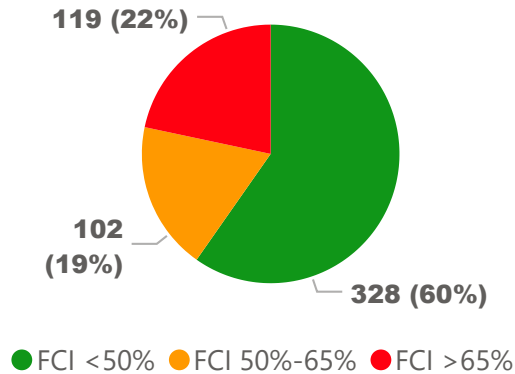

Site Size

● Site Size (Ac) ● Avg Site Size By Panel

Facility Size

● Facility Size (Sf) ● Avg Facility Size By Panel

Current FCI

System FCI

Operating Cost Per Square Foot

● Operating Cost/Sf ● Average Operating Cost (AOC)/Sf

113%

2020 Utilization Rate

88%

2025 Utilization Rate

[Go To Google Map](#)

Bing