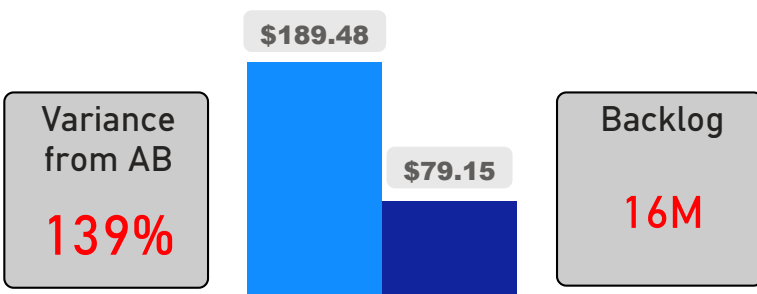

Backlog Per Square Foot

● Backlog/Sf ● Average Backlog (AB)/Sf