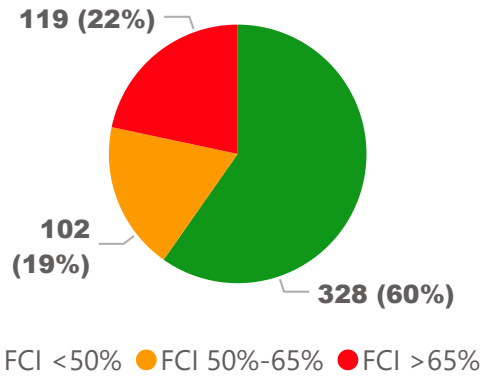

Site Size

● Site Size (Ac) ● Avg Site Size By Panel

Facility Size

● Facility Size (Sf) ● Avg Facility Size By Panel

Current FCI

System FCI

Operating Cost Per Square Foot

● Operating Cost/Sf ● Average Operating Cost (AOC)/Sf

61%

2020 Utilization Rate

61%

2025 Utilization Rate

[Go To Google Map](#)

Bing