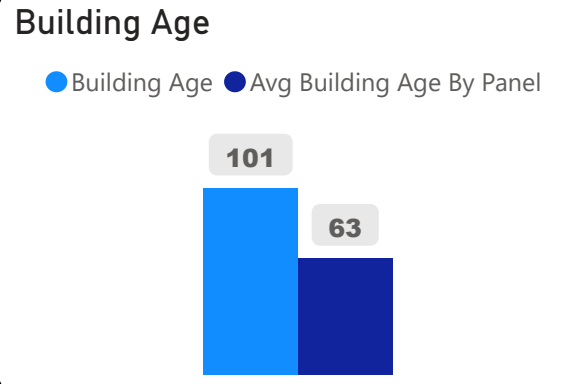

Rawlinson Community School

Rawlinson Community School

JK-8 Elementary Ward 9 Stephanie Donaldson

830
School Capacity

695
Enrollment

84%
2020 Utilization Rate

741
2025 Proj Enrollment

89%
2025 Utilization Rate