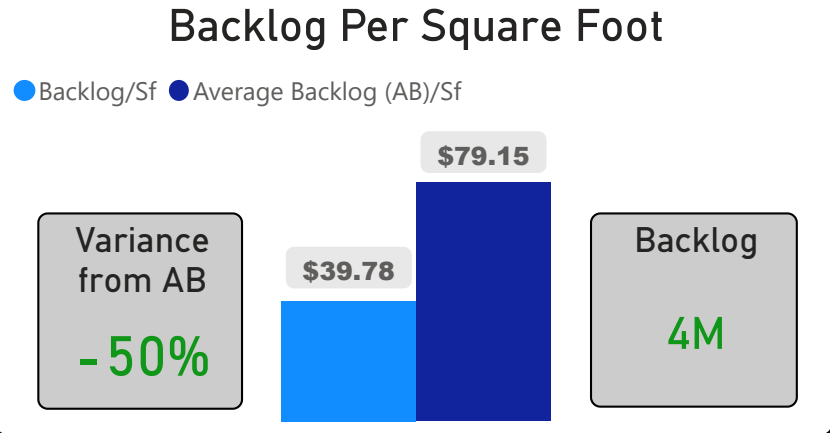

Rawlinson Community School

Rawlinson Community School

JK-8 Elementary Ward 9 Stephanie Donaldson

830
School Capacity

695
Enrollment

84%
2020 Utilization Rate

741
2025 Proj Enrollment

89%
2025 Utilization Rate