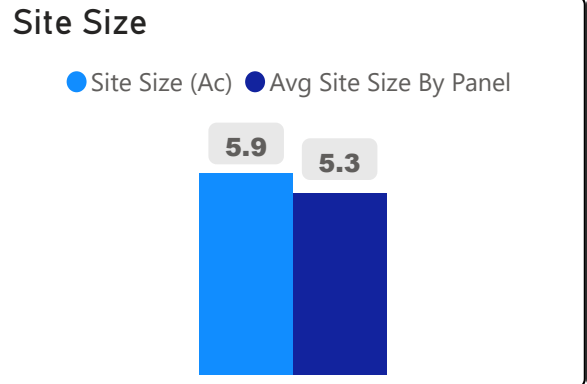

Rawlinson Community School

Rawlinson Community School

JK-8 Elementary Ward 9 Stephanie Donaldson

830
School Capacity

695
Enrollment

84%
2020 Utilization Rate

741
2025 Proj Enrollment

89%
2025 Utilization Rate