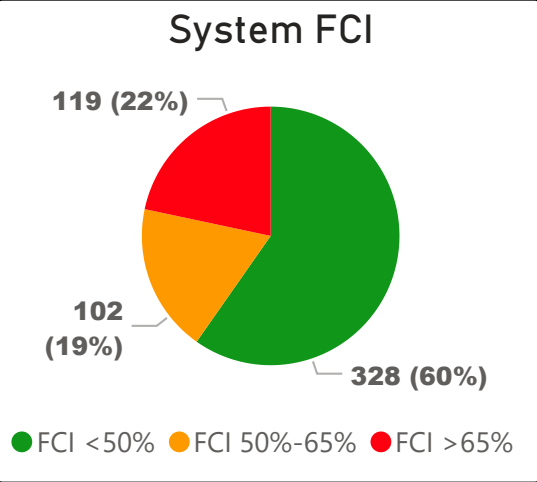

Rawlinson Community School

Rawlinson Community School

JK-8 Elementary Ward 9 Stephanie Donaldson

830
School Capacity

695
Enrollment

84%
2020 Utilization Rate

741
2025 Proj Enrollment

89%
2025 Utilization Rate