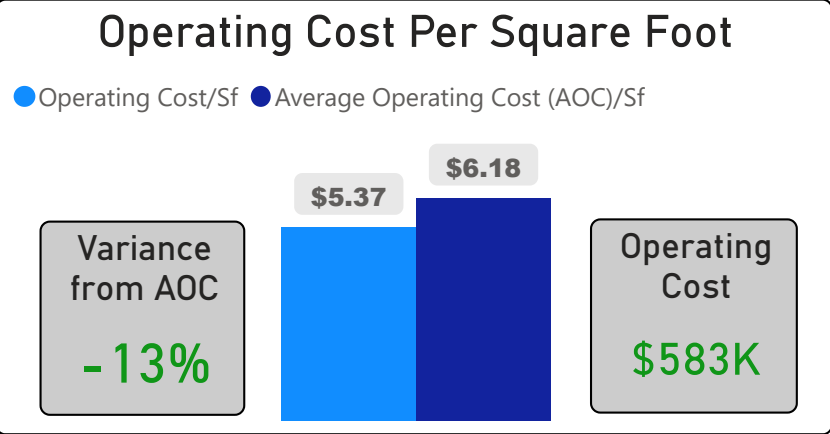

Rawlinson Community School

Rawlinson Community School

JK-8 Elementary Ward 9 Stephanie Donaldson

830
School Capacity

695
Enrollment

84%
2020 Utilization Rate

741
2025 Proj Enrollment

89%
2025 Utilization Rate