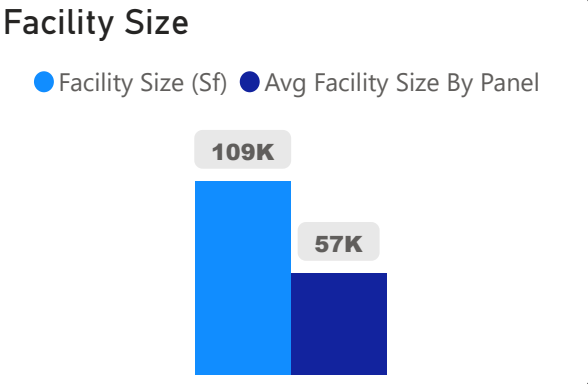

Rawlinson Community School

Rawlinson Community School

JK-8 Elementary Ward 9 Stephanie Donaldson

830
School Capacity

695
Enrollment

84%
2020 Utilization Rate

741
2025 Proj Enrollment

89%
2025 Utilization Rate