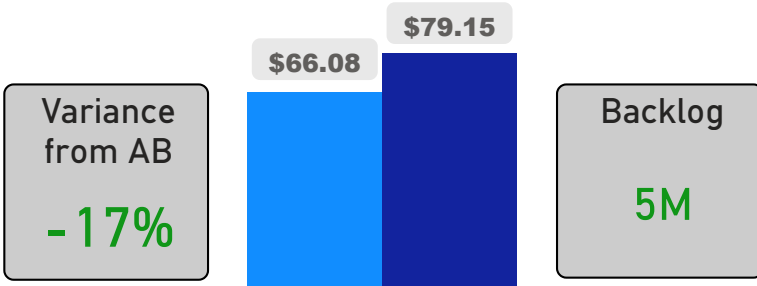

Backlog Per Square Foot

● Backlog/Sf ● Average Backlog (AB)/Sf