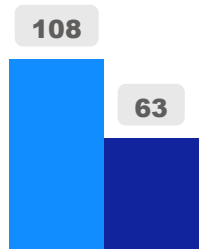

Regal Road Junior Public School

Regal Road Junior Public School

JK-6

Elementary

Ward 9

Stephanie Donaldson

Building Age

● Building Age ● Avg Building Age By Panel