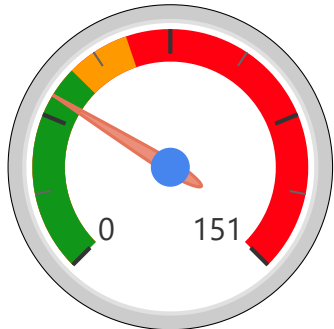

Site Size

● Site Size (Ac) ● Avg Site Size By Panel

Facility Size

● Facility Size (Sf) ● Avg Facility Size By Panel

Current FCI

System FCI

Operating Cost Per Square Foot

● Operating Cost/Sf ● Average Operating Cost (AOC)/Sf