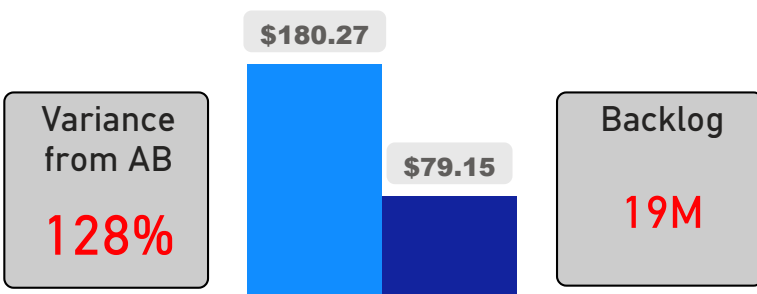

Backlog Per Square Foot

● Backlog/Sf ● Average Backlog (AB)/Sf