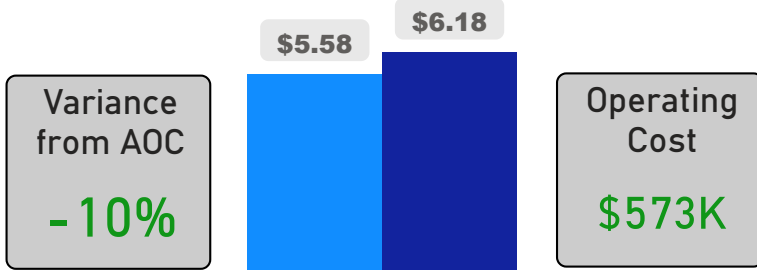

Site Size

● Site Size (Ac) ● Avg Site Size By Panel

Facility Size

● Facility Size (Sf) ● Avg Facility Size By Panel

Current FCI

System FCI

Operating Cost Per Square Foot

● Operating Cost/Sf ● Average Operating Cost (AOC)/Sf