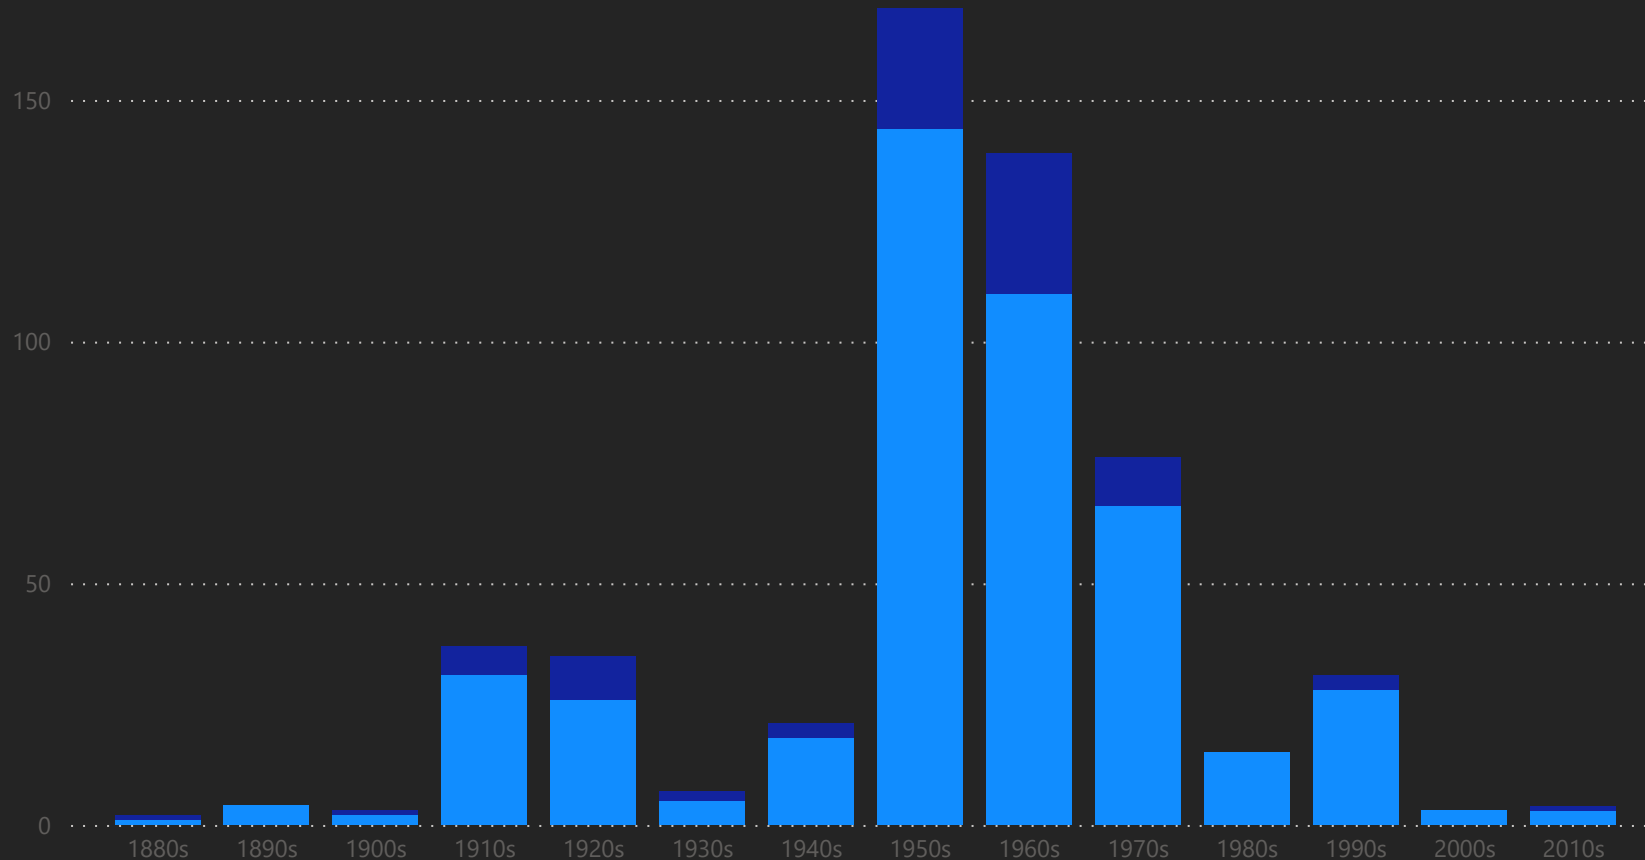

TDSB School Build Date Analysis

Panel ● Elementary ● Secondary

6

of Elementary Schools Built in the last 20 Years

2

of Secondary Schools Built in the last 20 Years

364

of Elementary Schools 50 Years or Older

80

of Secondary Schools 50 Years or Older

Panel	1880s	1890s	1900s	1910s	1920s	1930s	1940s	1950s	1960s	1970s	1980s	1990s	2000s	2010s	Total
Elementary	1	4	2	31	26	5	18	144	110	66	15	28	3	3	456
Secondary	1		1	6	9	2	3	25	29	10		3		2	91
Total	2	4	3	37	35	7	21	169	139	76	15	31	3	5	547