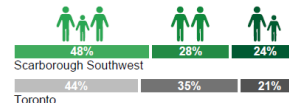

Family Composition by Type