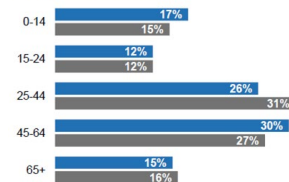

Population by Age Group