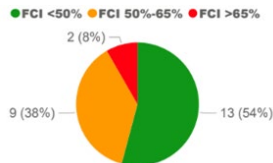

TDSB School Portfolio Index

Number of Elementary Schools in Ward **24**

Average Elementary School Utilization **Surplus Seats**

Current Ward **92%** **1,168**

All Wards **79%**

Elementary School Deferred Maintenance **$87M**

Average Elementary School Site Size (Ac)

Current Ward **6.7**

All Wards **5.3**

Average Elementary School Facility Size (sf)

Current Ward **43K**

All Wards **57K**

FCI: Facility Condition Index
Utilization Rate: # of Students/School Capacity
Ac: Acres
Sf: Square Feet

Elementary
Secondary

Number of Secondary Schools in Ward **5**

Average Secondary School Utilization **Surplus Seats**

Current Ward **71%** **400**

All Wards **69%**

Secondary School Deferred Maintenance **$94M**

Average Secondary School Site Size (Ac)

Current Ward **12.8**

All Wards **10.7**

Average Secondary School Facility Size (sf)

Current Ward **196K**

All Wards **176K**