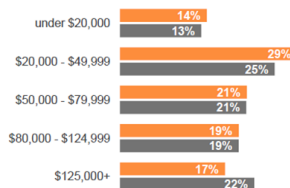

Socioeconomic

Average Rent **$936**

% of Tenant Households spending >30% of income on shelter costs **44.0%**

Household Income