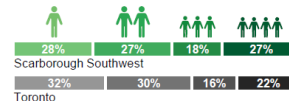

Households & Family

Average Number of People per Household **2.61**

Households by Size