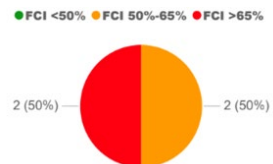

Ward 18 Highlights (City Ward 20 - Scarborough Southwest)

Total Ward Size: 6,965 acres
Total Ward Green Space: 1,879 acres
(27.0% of Total Ward Size)
69.0 m² per capita

TDSB School Portfolio Index

Number of Elementary Schools in Ward **24**

Average Elementary School Utilization **Surplus Seats**

Current Ward **92%** **1,168**

All Wards **79%**

Elementary School Deferred Maintenance **$87M**

Average Elementary School Site Size (Ac)

Current Ward **6.7**

All Wards **5.3**

Average Elementary School Facility Size (sf)

Current Ward **43K**

All Wards **57K**

FCI: Facility Condition Index
Utilization Rate: # of Students/School Capacity
Ac: Acres
Sf: Square Feet

Elementary
Secondary

Number of Secondary Schools in Ward **5**

Average Secondary School Utilization **Surplus Seats**

Current Ward **71%** **400**

All Wards **69%**

Secondary School Deferred Maintenance **$94M**

Average Secondary School Site Size (Ac)

Current Ward **12.8**

All Wards **10.7**

Average Secondary School Facility Size (sf)

Current Ward **196K**

All Wards **176K**

Population

Ward Population **110,280**

Population Growth (2011-2016) **3.3%**

Median Age **40.6**

Population Growth (2011-2016)

Population Growth (2006-2016)

Density

Population by Age Group

Dependency Ratio

61.3 senior and youth dependents for every 100 working age persons

Socioeconomic

Average Rent **$936**

% of Tenant Households spending >30% of income on shelter costs **44.0%**

Household Income

Average Household Income

Households & Family

Average Number of People per Household **2.61**

Households by Size

Family Composition by Type

Children Living at Home

Languages by Mother Tongue