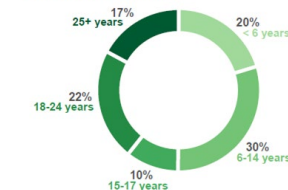

Children Living at Home