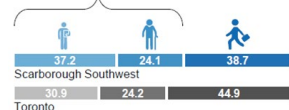

Dependency Ratio

61.3 senior and youth dependents for every 100 working age persons